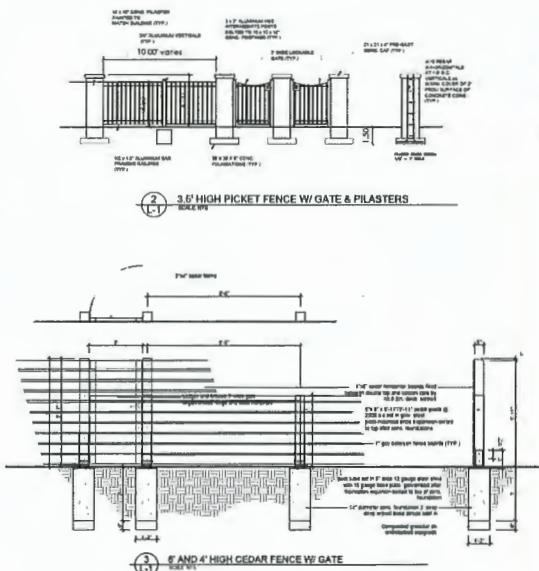

 Surrounding Buildings

Site Plan (simplified)

Architectural Site Plan

6740-6780 FRANCIS ROAD, RICHMOND, BC

Landscape Plan

LEGEND

- Existing trees to be removed / retained
- Proposed Tree Planting
- Material Planting of Shrubs, Perennials and Groundcovers
- European Hedge
- "Acquasol" Standard permeable paving for pedestrian use with drainage edge installed by Abbotford Concrete Products ("Placid" Color)
- "Acquasol" Standard permeable stone paving for vehicular use with outdoor course edge by Abbotford Concrete Products ("Charcoal" color)
- 15' x 18' HydroPaved Slabs by Abbotford Concrete Products ("Waterfall" color)
- Brown-Black aggregate paving
- Utility cover grid
- 2' x 12' "Boardwalk" concrete unit pavers by Sulfurco
- Expansion joint in 6 in. deep concrete pavement
- Additional topsoil (2.0m depth)
- Depth from Tree Root Center to 50cm depth
- Tree Protection Fence
- Polymer coated steel aluminum luminaire light
- Photometric luminaire light
- Double-headed arrow