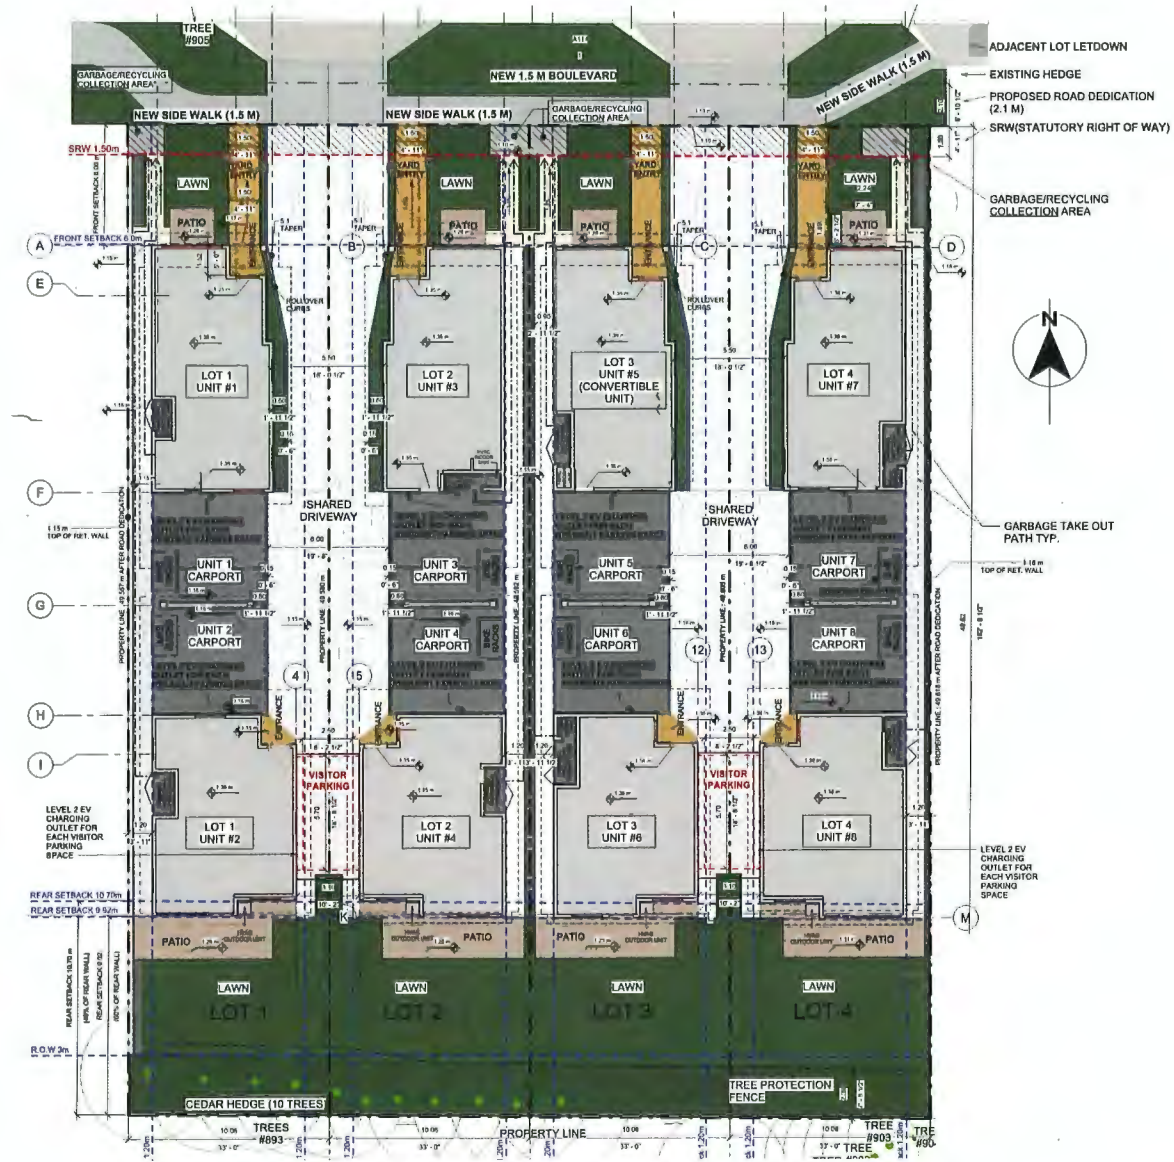

TWO-UNIT DWELLINGS

6740-6780 FRANCIS ROAD, RICHMOND, BC

Submission to ADP March 13th 2024

Site Context

SUBJECT PROPERTY
6740-6780 FRANCIS RD.

- ✓ Major and Minor Arterial Road
- Major Arterial Road
- Minor Arterial Road
- ✓ Arterial Road Land Use
- Arterial Road Single Detached
- Arterial Road Compact Lot Single Detached
- Arterial Road Compact Lot Coach House
- Arterial Road Compact Lot Duplex
- Arterial Road Duplex/Triplex
- Arterial Road Townhouse

 Surrounding Buildings

Site Plan (simplified)

Architectural Site Plan

6740-6780 FRANCIS ROAD, RICHMOND, BC

Landscape Plan

LEGEND

- Existing trees to be removed / retained
- Proposed Tree Planting
- Material Planting of Shrubs, Perennials and Groundcovers
- European Hedge
- "Acquasol" Standard permeable paving for pedestrian use with drainage edge installed by Abbotford Concrete Products ("Placid" Color)
- "Acquasol" Standard permeable stone paving for vehicular use with outdoor course edge by Abbotford Concrete Products ("Charcoal" color)
- 15' x 18' HydroPaved Slabs by Abbotford Concrete Products ("Waterfall" color)
- Brown-Black aggregate paving
- Utility cover grid
- 2' x 12' "Boardwalk" concrete unit pavers by Sulfurco
- Expansion joint in 6 in. deep concrete pavement
- Additional topsoil (2.0m depth)
- Depth from Tree Root Center to 50cm depth
- Tree Protection Fence
- Polymer coated steel aluminum luminaire light
- Photometric luminaire light
- Double-headed arrow