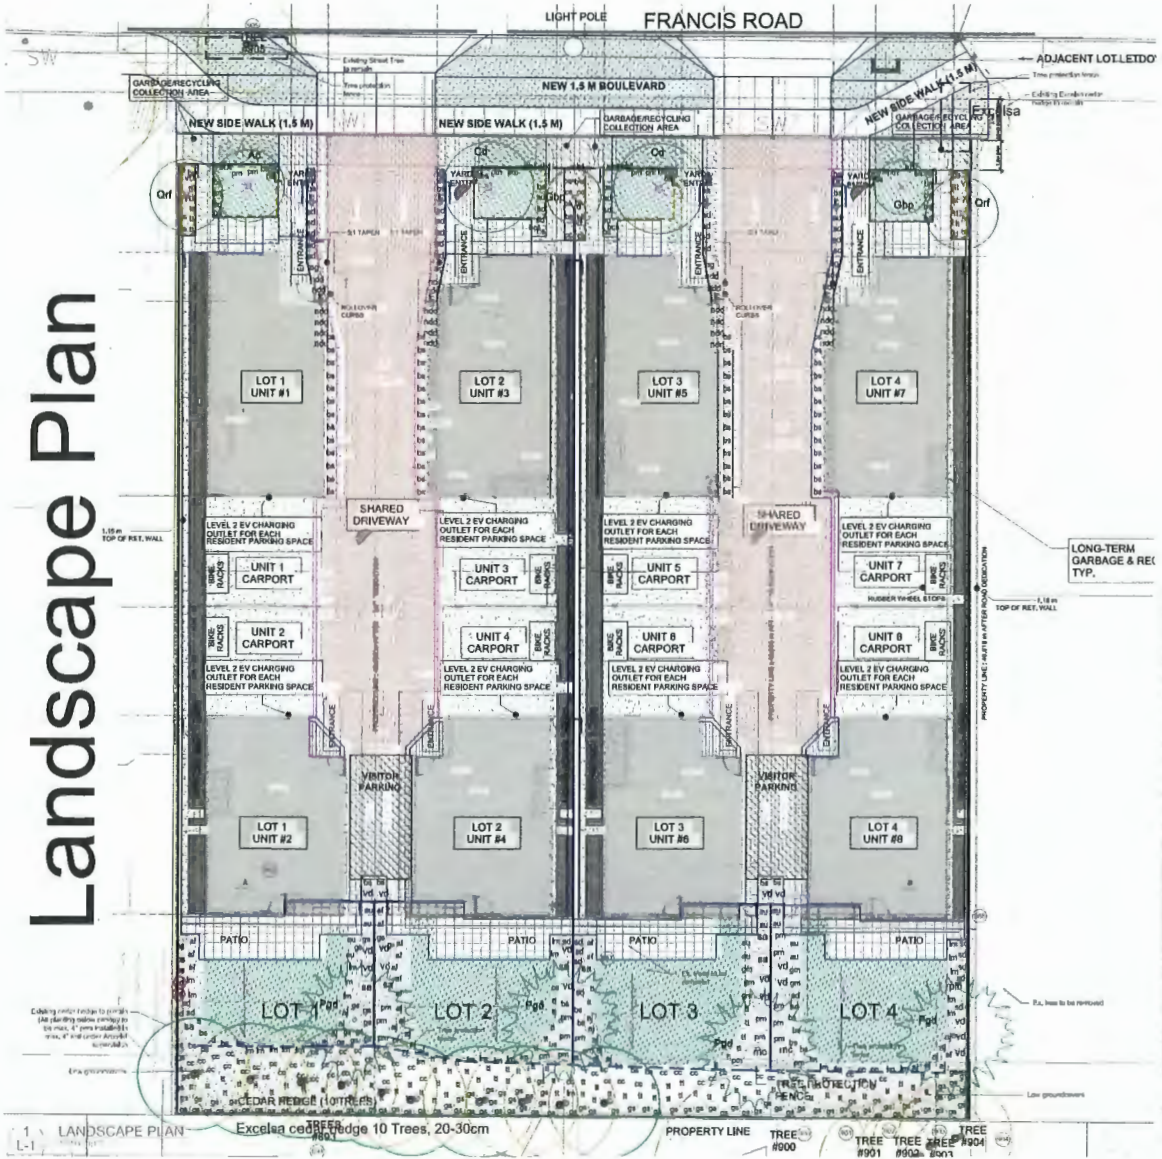

TWO-UNIT DWELLINGS

6740-6780 FRANCIS ROAD, RICHMOND, BC

Submission to ADP March 13th 2024

Site Context

SUBJECT PROPERTY
6740-6780 FRANCIS RD.

- ✓ Major and Minor Arterial Road
- Major Arterial Road
- Minor Arterial Road
- ✓ Arterial Road Land Use
- Arterial Road Single Detached
- Arterial Road Compact Lot Single Detached
- Arterial Road Compact Lot Coach House
- Arterial Road Compact Lot Duplex
- Arterial Road Duplex/Triplex
- Arterial Road Townhouse

 Surrounding Buildings

Site Plan (simplified)

Architectural Site Plan

6740-6780 FRANCIS ROAD, RICHMOND, BC

Landscape Plan

LEGEND

- Existing trees to be removed / retained
- Proposed Tree Planting
- Material Planting of Shrubs, Perennials and Groundcovers
- European Hedge
- "Acquasol" Standard permeable paving for pedestrian use with drainage edge installed by Abbotford Concrete Products ("Placid" Color)
- "Acquasol" Standard permeable stone paving for vehicular use with outdoor course edge by Abbotford Concrete Products ("Charcoal" color)
- 15' x 18' HydroPaved Slabs by Abbotford Concrete Products ("Waterfall" color)
- Brown-Black aggregate paving
- Utility cover grid
- 2' x 12' "Boardwalk" concrete unit pavers by Sulfurco
- Expansion joint in 6 in. deep concrete pavement
- Additional topsoil (2.0m depth)
- Depth from Tree Root Center to 50cm depth
- Tree Protection Fence
- Polymer coated steel aluminum luminaire light
- Photometric luminaire light
- Double-headed arrow