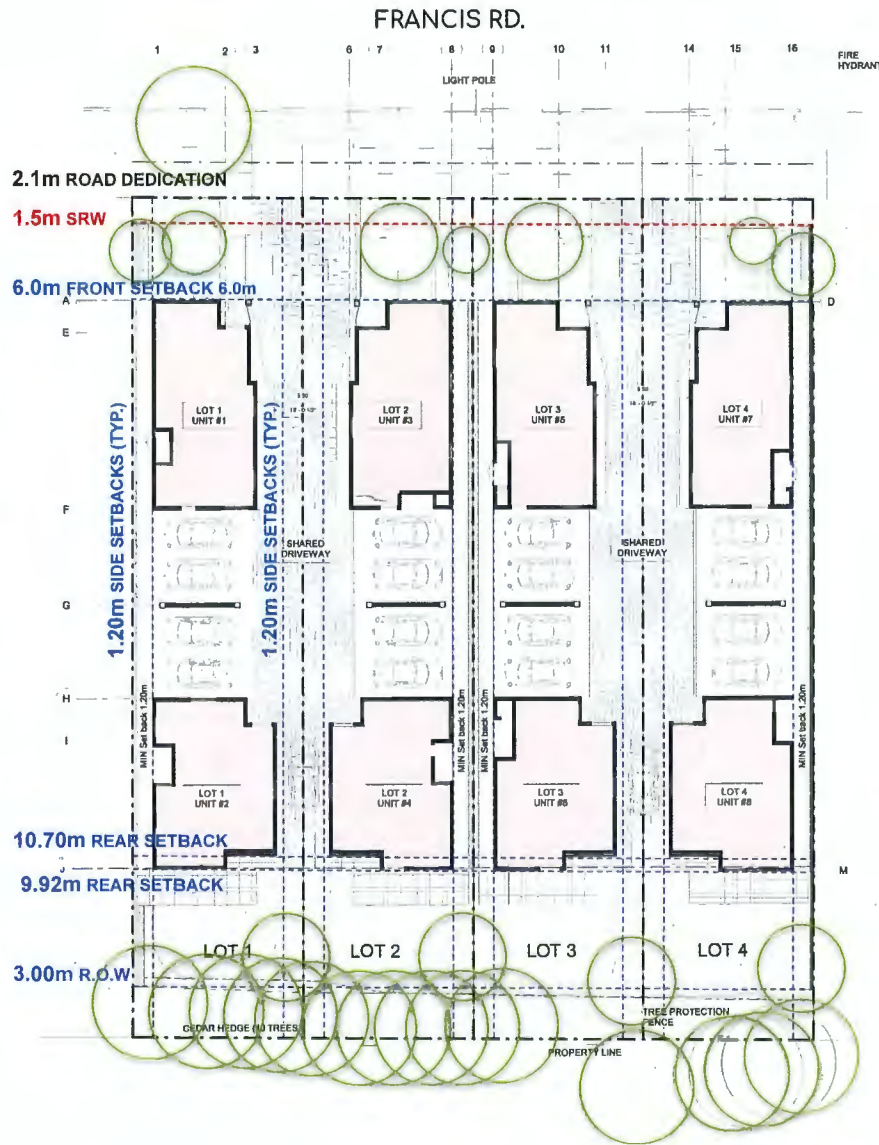

TWO-UNIT DWELLINGS

6740-6780 FRANCIS ROAD, RICHMOND, BC

Submission to ADP March 13th 2024

Site Context

SUBJECT PROPERTY
6740-6780 FRANCIS RD.

- ✓ Major and Minor Arterial Road
- Major Arterial Road
- Minor Arterial Road
- ✓ Arterial Road Land Use
- Arterial Road Single Detached
- Arterial Road Compact Lot Single Detached
- Arterial Road Compact Lot Coach House
- Arterial Road Compact Lot Duplex
- Arterial Road Duplex/Triplex
- Arterial Road Townhouse

 Surrounding Buildings

Site Plan (simplified)

Architectural Site Plan

6740-6780 FRANCIS ROAD, RICHMOND, BC

Landscape Plan

LEGEND

- Existing trees to be removed / retained
- Proposed Tree Planting
- Material Planting of Shrubs, Perennials and Groundcovers
- European Hedge
- "Acquasol" Standard permeable paving for pedestrian use with drainage edge installed by Abbotford Concrete Products ("Placid" Color)
- "Acquasol" Standard permeable stone paving for vehicular use with outdoor course edge by Abbotford Concrete Products ("Charcoal" color)
- 15' x 18' HydroPaved Slabs by Abbotford Concrete Products ("Waterfall" color)
- Brown-Black aggregate paving
- Utility cover grid
- 2' x 12' "Boardwalk" concrete unit pavers by Sulfurco
- Expansion joint in 6 in. deep concrete pavement
- Additional topsoil (2.0m depth)
- Depth from Tree Root Center to 50cm depth
- Tree Protection Fence
- Polymer coated steel aluminum luminaire light
- Photometric luminaire light
- Double-headed arrow