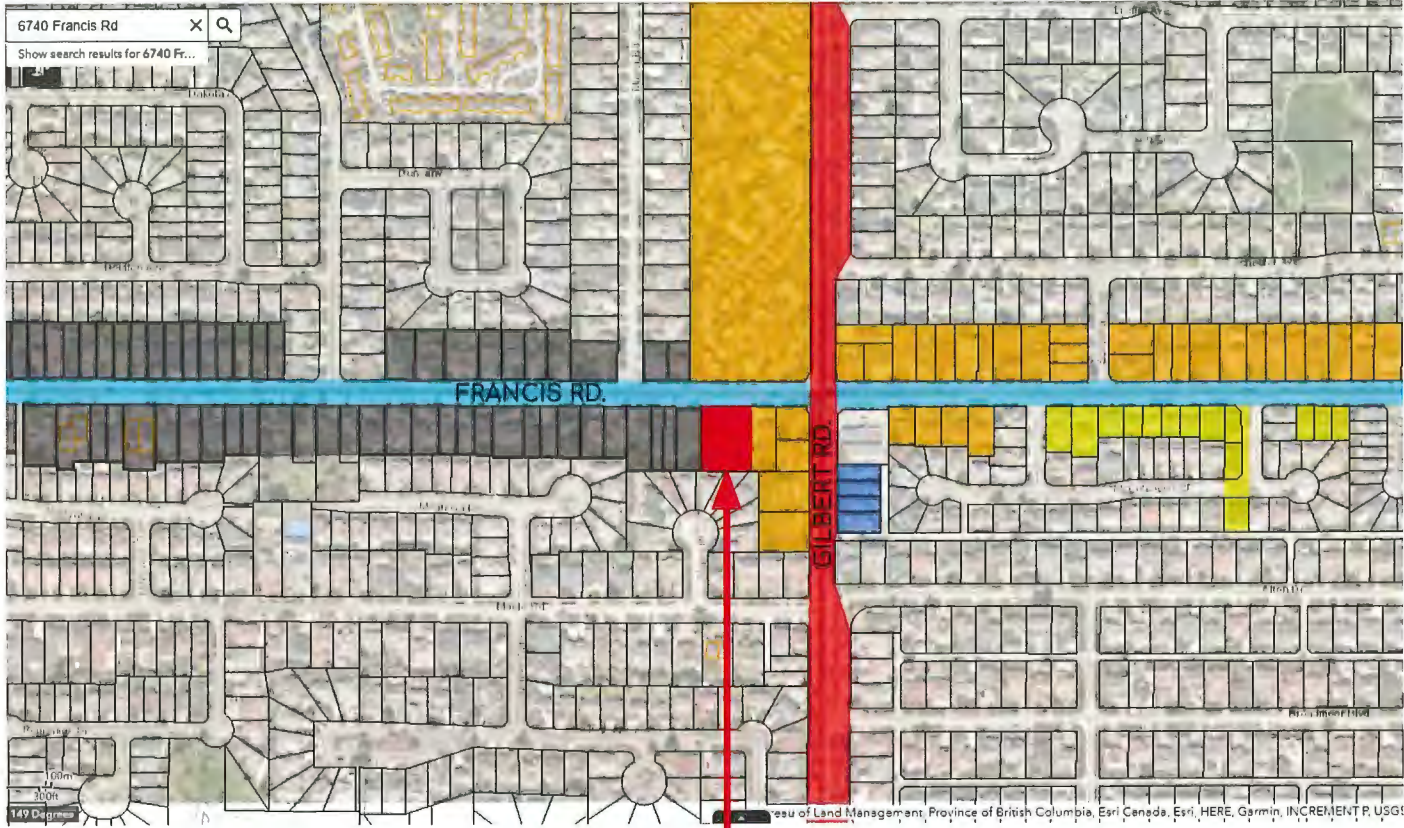

TWO-UNIT DWELLINGS

6740-6780 FRANCIS ROAD, RICHMOND, BC

Submission to ADP March 13th 2024

Site Context

SUBJECT PROPERTY
6740-6780 FRANCIS RD.

- ✓ Major and Minor Arterial Road
- Major Arterial Road
- Minor Arterial Road
- ✓ Arterial Road Land Use
- Arterial Road Single Detached
- Arterial Road Compact Lot Single Detached
- Arterial Road Compact Lot Coach House
- Arterial Road Compact Lot Duplex
- Arterial Road Duplex/Triplex
- Arterial Road Townhouse

 Surrounding Buildings

Site Plan (simplified)

Architectural Site Plan

6740-6780 FRANCIS ROAD, RICHMOND, BC

Landscape Plan

LEGEND

- Existing trees to be removed / retained
- Proposed Tree Planting
- Material Planting of Shrubs, Perennials and Groundcovers
- European Hedge
- "Acquasol" Standard permeable paving for pedestrian use with drainage edge installed by Abbotford Concrete Products ("Placid" Color)
- "Acquasol" Standard permeable stone paving for vehicular use with outdoor course edge by Abbotford Concrete Products ("Charcoal" color)
- 15' x 18' HydroPaved Slabs by Abbotford Concrete Products ("Waterfall" color)
- Brown-Black aggregate paving
- Utility cover grid
- 2' x 12' "Boardwalk" concrete unit pavers by Sulfurco
- Expansion joint in 6 in. deep concrete pavement
- Additional topsoil (2.0m depth)
- Depth from Tree Root Center to 50cm depth
- Tree Protection Fence
- Polymer coated steel aluminum luminaire light
- Photometric luminaire light
- Double-headed arrow