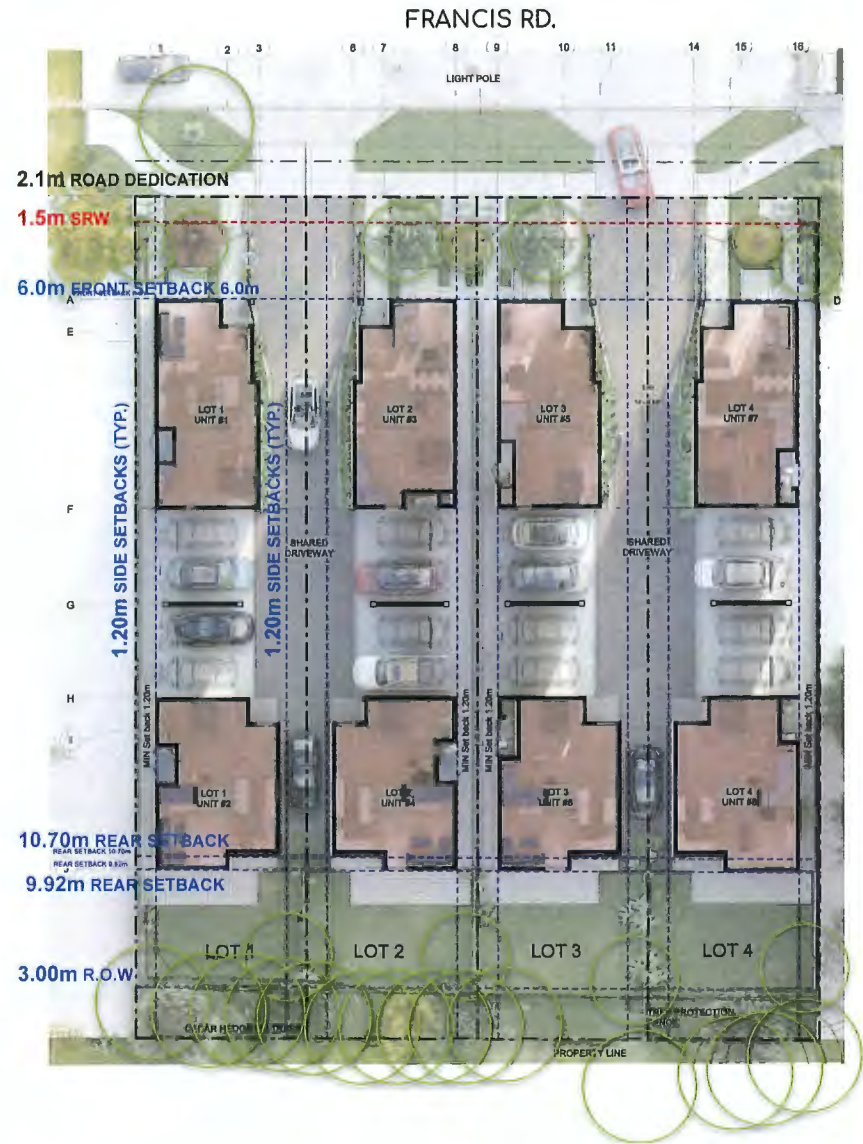

TWO-UNIT DWELLINGS

6740-6780 FRANCIS ROAD, RICHMOND, BC

Submission to ADP March 13th 2024

Site Context

SUBJECT PROPERTY
6740-6780 FRANCIS RD.

- ✓ Major and Minor Arterial Road
- Major Arterial Road
- Minor Arterial Road
- ✓ Arterial Road Land Use
- Arterial Road Single Detached
- Arterial Road Compact Lot Single Detached
- Arterial Road Compact Lot Coach House
- Arterial Road Compact Lot Duplex
- Arterial Road Duplex/Triplex
- Arterial Road Townhouse

 Surrounding Buildings

Site Plan (simplified)

Architectural Site Plan

6740-6780 FRANCIS ROAD, RICHMOND, BC

Landscape Plan

LEGEND

- Existing trees to be removed / retained
- Proposed Tree Planting
- Material Planting of Shrubs, Perennials and Groundcovers
- European Hedge
- "Acquasol" Standard permeable paving for pedestrian use with drainage edge installed by Abbotford Concrete Products ("Placid" Color)
- "Acquasol" Standard permeable stone paving for vehicular use with outdoor course edge by Abbotford Concrete Products ("Charcoal" color)
- 15' x 18' HydroPaved Slabs by Abbotford Concrete Products ("Waterfall" color)
- Brown-Black aggregate paving
- Utility cover grid
- 2' x 12' "Boardwalk" concrete unit pavers by Sulfurco
- Expansion joint in 6 in. deep concrete pavement
- Additional topsoil (2.0m depth)
- Depth from Tree Root Center to 50cm depth
- Tree Protection Fence
- Polymer coated steel aluminum luminaire light
- Photometric luminaire light
- Double-headed arrow