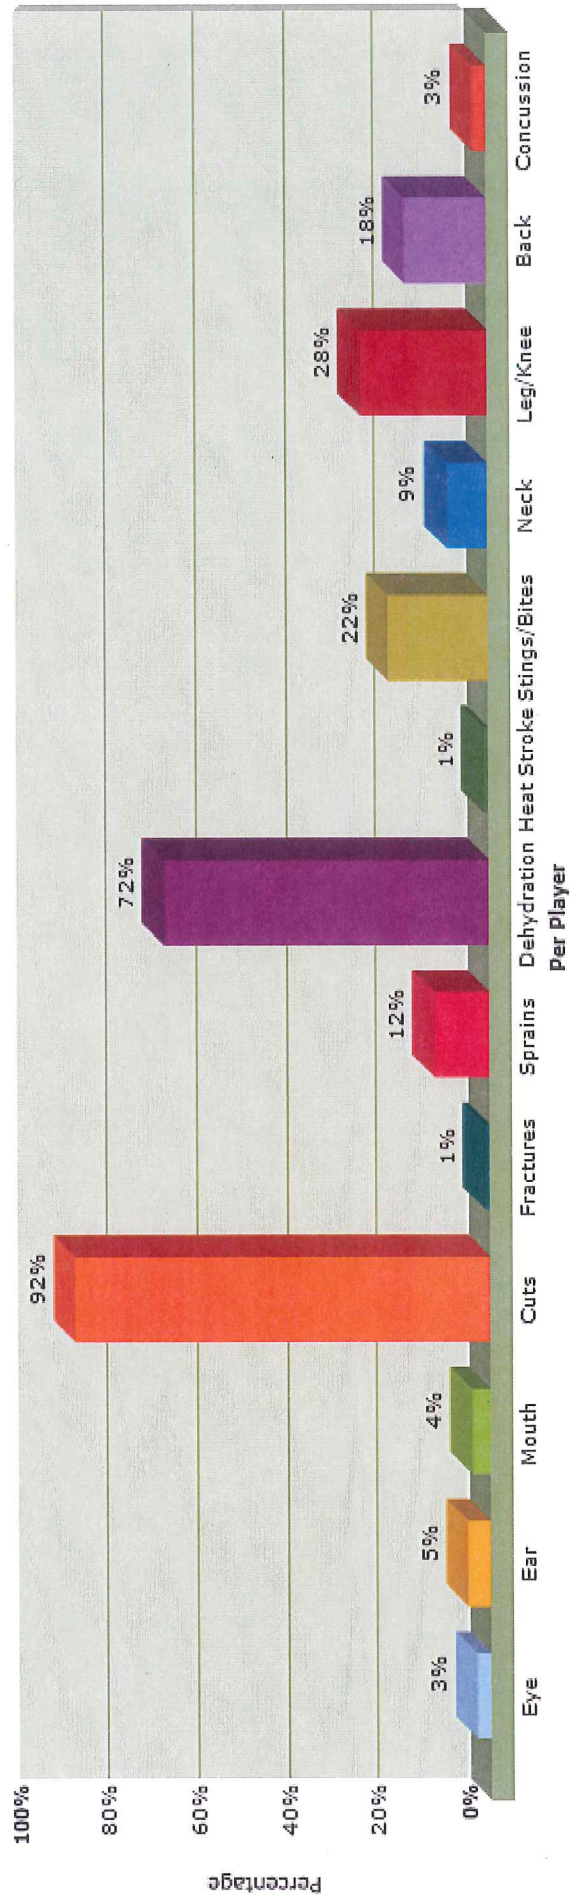

Sigma Airsoft

Informational Presentation

Schedule 1 to the Minutes of the
Special Council meeting held on
Monday, January 5, 2015.

Comparison with other Sports

SPORT	Yearly injuries per 1000 Participants	SPORT	Yearly injuries per 1000 Participants
Boxing	5.2	Water Skiing	1.6
Football-Tackle	3.8	Racquetball	1.5
Snowboarding	3.8	<u>Martial Arts</u>	<u>1.5</u>
<u>Ice Hockey</u>	<u>3.7</u>	<u>Wrestling</u>	<u>1.4</u>
Snow Skiing	3.0	<u>Baseball</u>	<u>1.4</u>
<u>Soccer</u>	<u>2.4</u>	<u>Volleyball</u>	<u>1.3</u>
<u>Softball</u>	<u>2.2</u>	Mountain Biking	1.2
<u>Basketball</u>	<u>1.9</u>	<u>Tennis</u>	<u>1.1</u>
<u>Football-Touch</u>	<u>1.9</u>	<u>Ice Skating</u>	<u>1.1</u>
Surfing	1.8	Horseback Riding	1.0
Cheerleading	1.7	<u>Skateboarding</u>	<u>0.8</u>
		Hunting	0.8
		Bicycling-BMX	0.8
		<u>Running</u>	<u>0.6</u>
		Paintball	0.2

SOURCE: AMERICAN SPORTS DATE, INC.

Injury

Airsoft Related Injuries by Type

Current Locations for Gameplay

- Big Foot : Maple Ridge
- North Shore Paintball: Vancouver
- Ambush: Surrey
- Panther: Surrey
- Delta Force: Twassen

Airsoft is played on a semi-monthly basis on weekdays (normally Thursday evenings)

- Entry: \$25
- BBs: \$15 per 5000
- Minimum Age 13 years old (for 13-16 years old, parents must be present with the participant until the end of game).
- Paintball approved goggles (ASTM F1776-09).
- Paintball approved barrel condom. Barrel condoms must be on your front muzzles at safety zone at all time.
- Ensure that you have read and understood the rules before attending a game.
- Muzzle-velocity limits in feet per second using 0.20g BBs.
- AEG SEMI-AUTO: 330
- Sidearms: 330
- Recommend using only .20g BB's
- FULL AUTO IS NOT ALLOWED