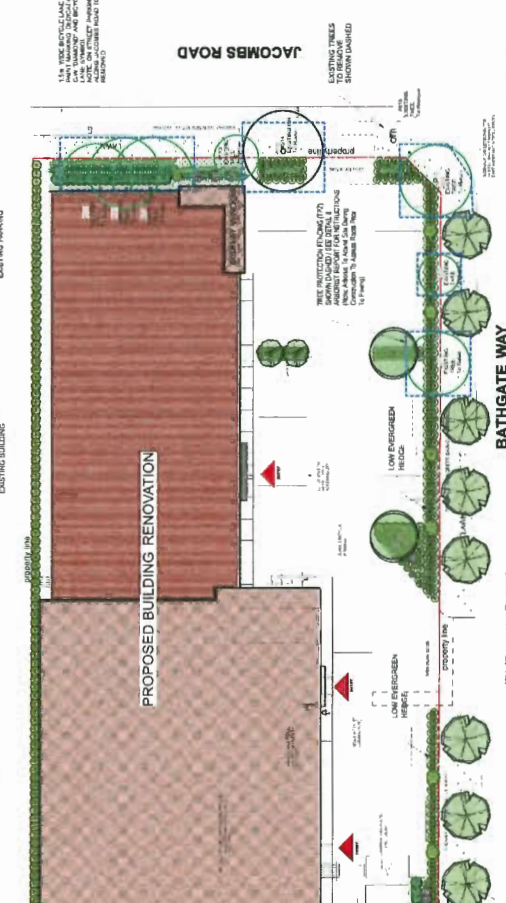

PLANT LIST

SYMBOL	CITY BOTANICAL NAME	COMMON NAME	SIZE
(Symbol)	Prunella serotina	Blackberry	12' x 12'
(Symbol)	Prunella serotina	Blackberry	12' x 12'
(Symbol)	Prunella serotina	Blackberry	12' x 12'
(Symbol)	Prunella serotina	Blackberry	12' x 12'
(Symbol)	Prunella serotina	Blackberry	12' x 12'
(Symbol)	Prunella serotina	Blackberry	12' x 12'
(Symbol)	Prunella serotina	Blackberry	12' x 12'
(Symbol)	Prunella serotina	Blackberry	12' x 12'
(Symbol)	Prunella serotina	Blackberry	12' x 12'
(Symbol)	Prunella serotina	Blackberry	12' x 12'