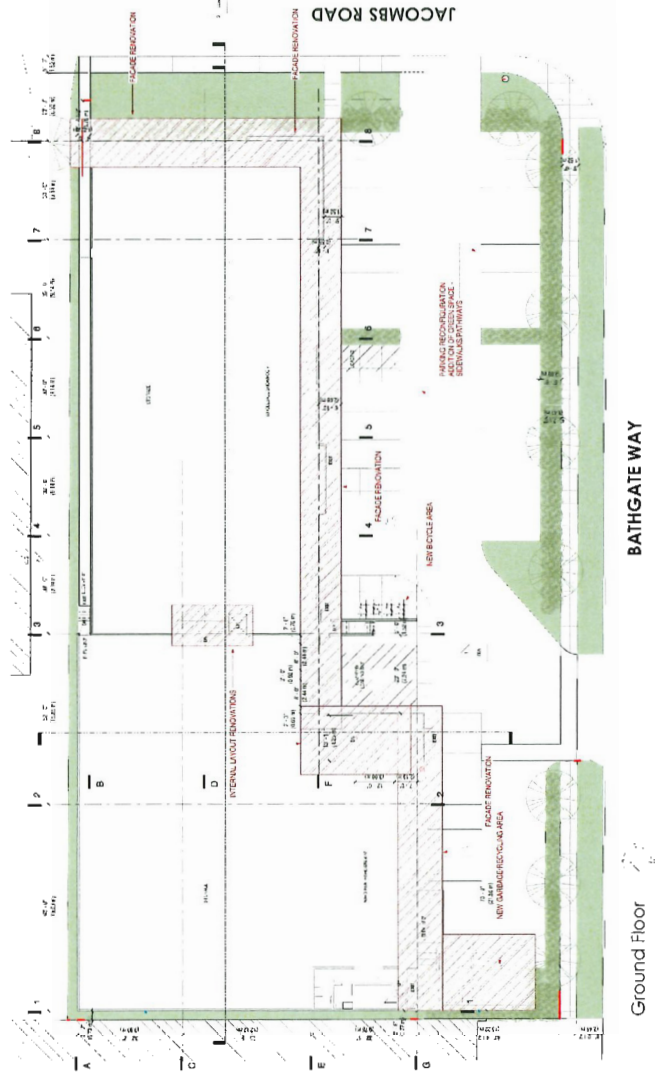

Ground Floor

BATHGATE WAY

JACOBS ROAD

JORDANS

JORDANS

CURRENT VS RENO DIAGRAM