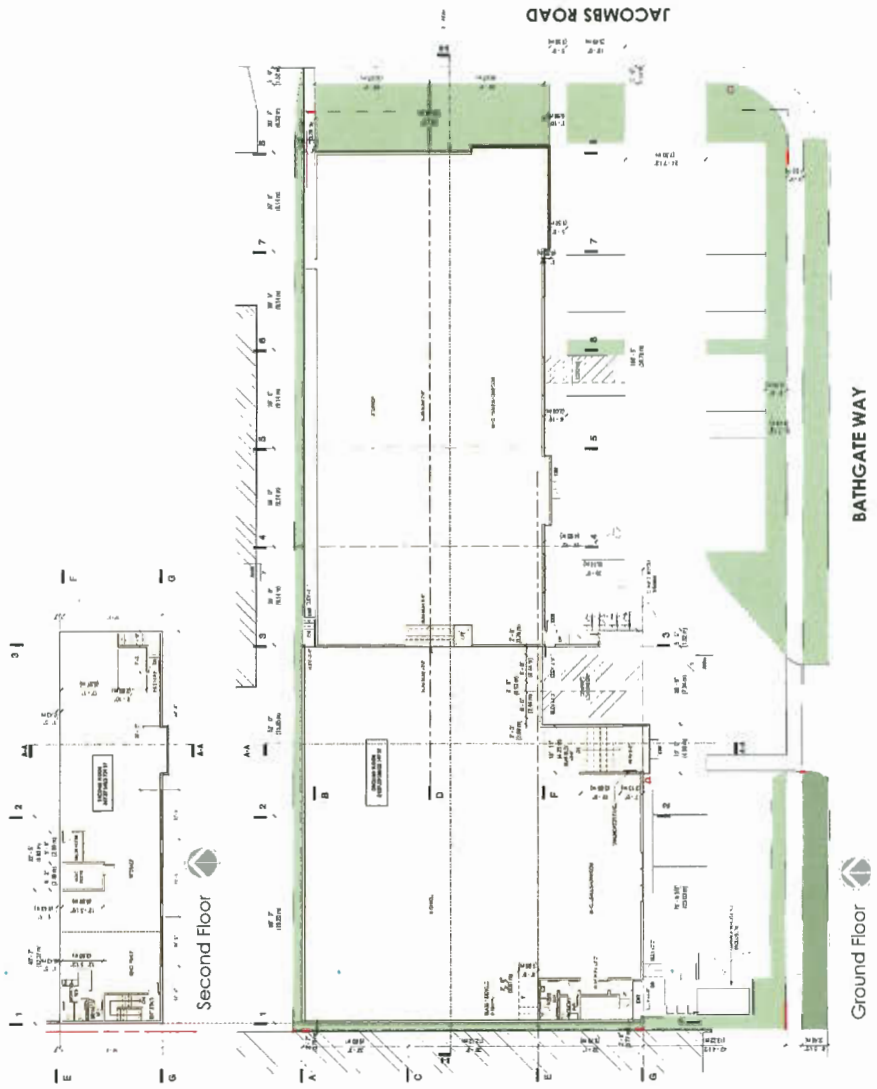

Location plan
JORDANS
 CONTEXT

Perspective

1. IN-RIDE BICYCLE LANE
 2. FOOTPATH
 3. ON-STREET PARKING
 4. LANDSCAPING
 5. ACCESSIBLE PAVEMENT
 6. ACCESSIBLE PAVEMENT

JACOMBS ROAD

BATHGATE WAY

Site Plan

JORDANS
 CURATORS
 BUZZ ARCHITECTS LTD

JORDANS
 SITE PLAN

BUZZ

Building Section A-A

Building Section B-B

South Elevation

MATERIALS / COLOR

1. Concrete (to match existing)
2. Cast-in-place concrete
3. Cast-in-place concrete
4. Cast-in-place concrete
5. Cast-in-place concrete
6. Cast-in-place concrete
7. Cast-in-place concrete
8. Cast-in-place concrete

North Elevation

East Elevation

West Elevation

Ground Floor

BATHGATE WAY

JACOBS ROAD

JORDANS

JORDANS