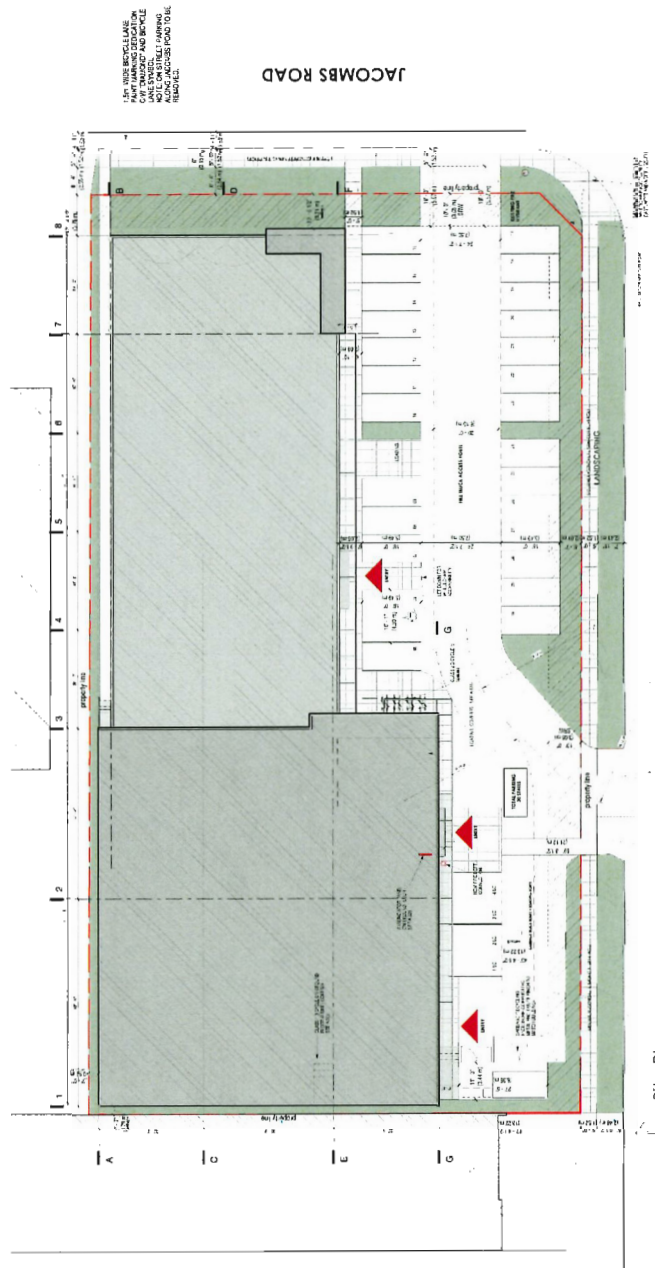

JACOMBS ROAD

BATHGATE WAY

Site Plan