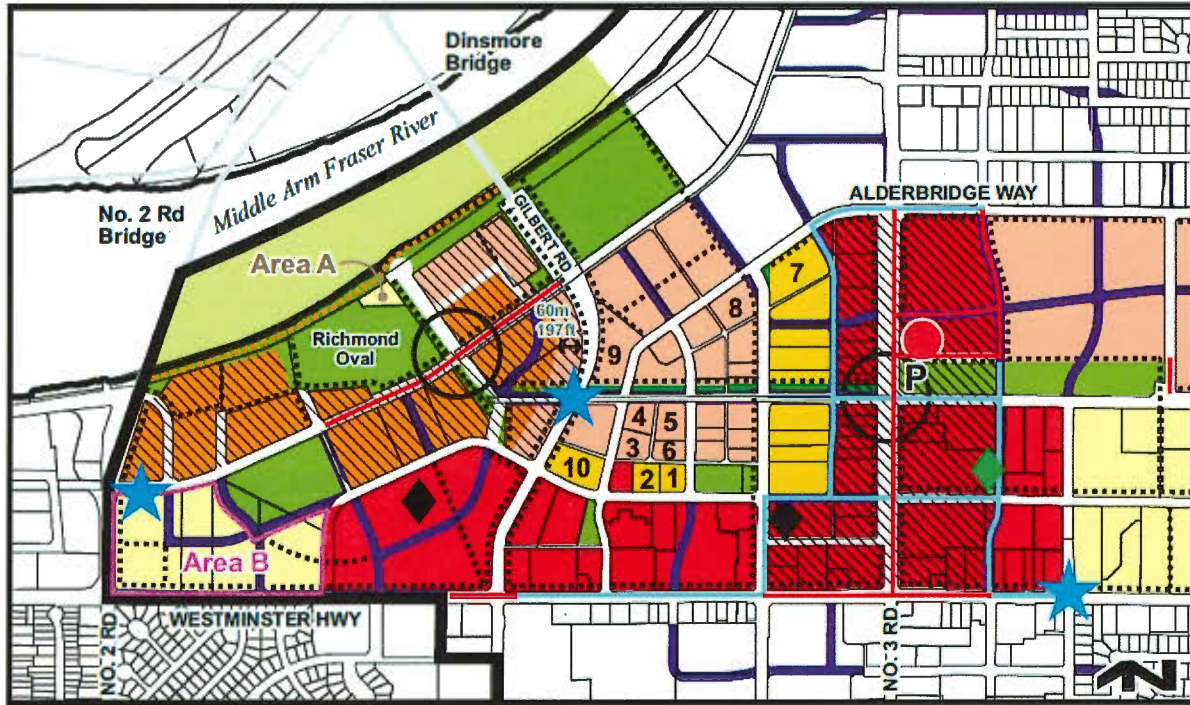

Map 1: Location of Subject Properties, Existing Designations & Location of Lansdowne and Oval Village Centre

- Lot 1: 7451 Elmbridge Way
- Lot 2: 7351 Elmbridge Way
- Lot 3: 7600 Alderbridge Way
- Lot 4: 7640 Alderbridge Way
- Lot 5: 5751 Cedarbridge Way
- Lot 6: 5811 Cedarbridge Way
- Lot 7: 7880 Alderbridge Way
- Lot 8: 5003 Minoru Boulevard
- Lot 9: 7671 Alderbridge Way
- Lot 10: 7111 Elmbridge Way