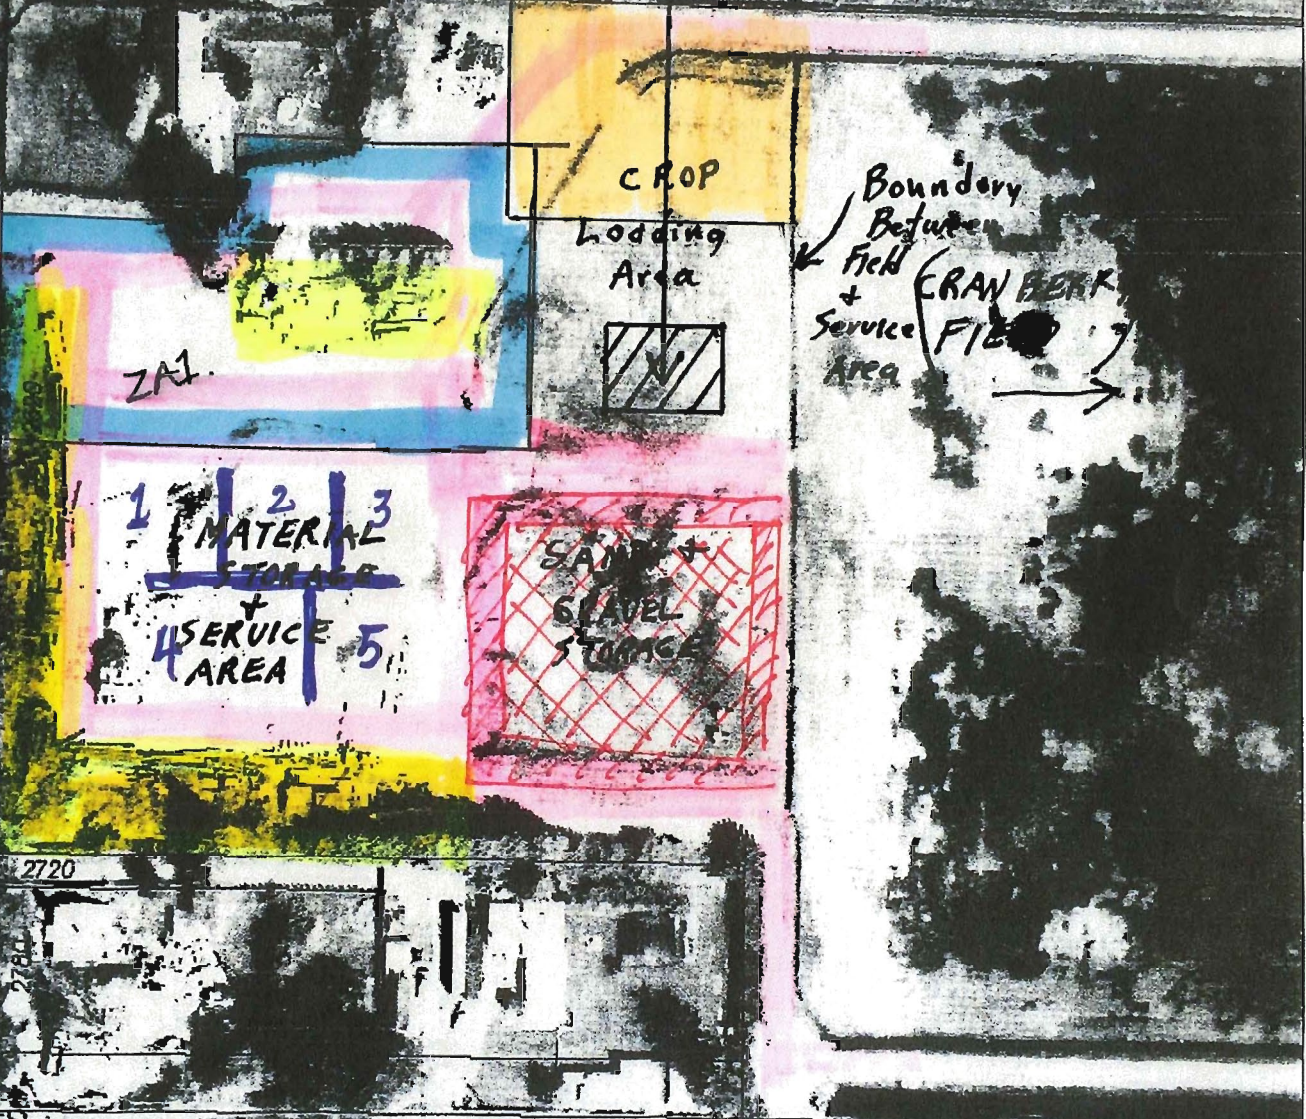

City of Richmond Interactive Map

Schedule 1 to the Minutes of the Development Permit Panel meeting held on Wednesday, June 24, 2015.

Proposed Residential Site

67.7 0 33.85 67.7 Meters

This map is a user generated static output from an Internet mapping site and is for reference only. Data layers that appear on this map may or may not be accurate, current, or otherwise reliable.