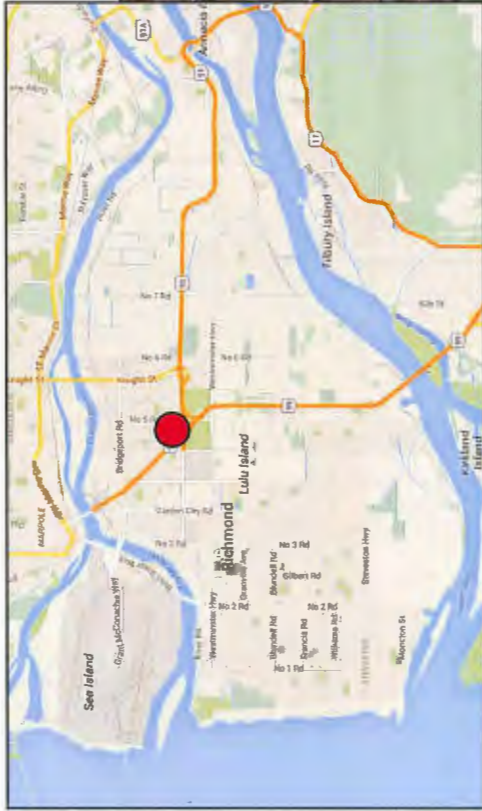

Location Map

SMARTREIT

CENTRAL AT GARDEN CITY - RICHMOND, BC

Alexandra Neighbourhood Land Use Map

Alexandra Neighbourhood Land Use Map
Bylaw 9121
2015/06/15

Proposed Flagpole
Location

Note: Exact alignment of new roads subject to detailed functional design.

SMARTREIT

Proposed Flagpole Location

Proposed Flagpole Location

Proposed Flagpole - Perspective

Proposed Flagpole - Elevations

SOUTH ELEVATION - ALONG ALDERBRIDGE WAY
SCALE: 1:150

WEST ELEVATION - ALONG GARDEN CITY ROAD
SCALE: 1:150

SMARTREIT

CENTRAL AT GARDEN CITY - RICHMOND, BC