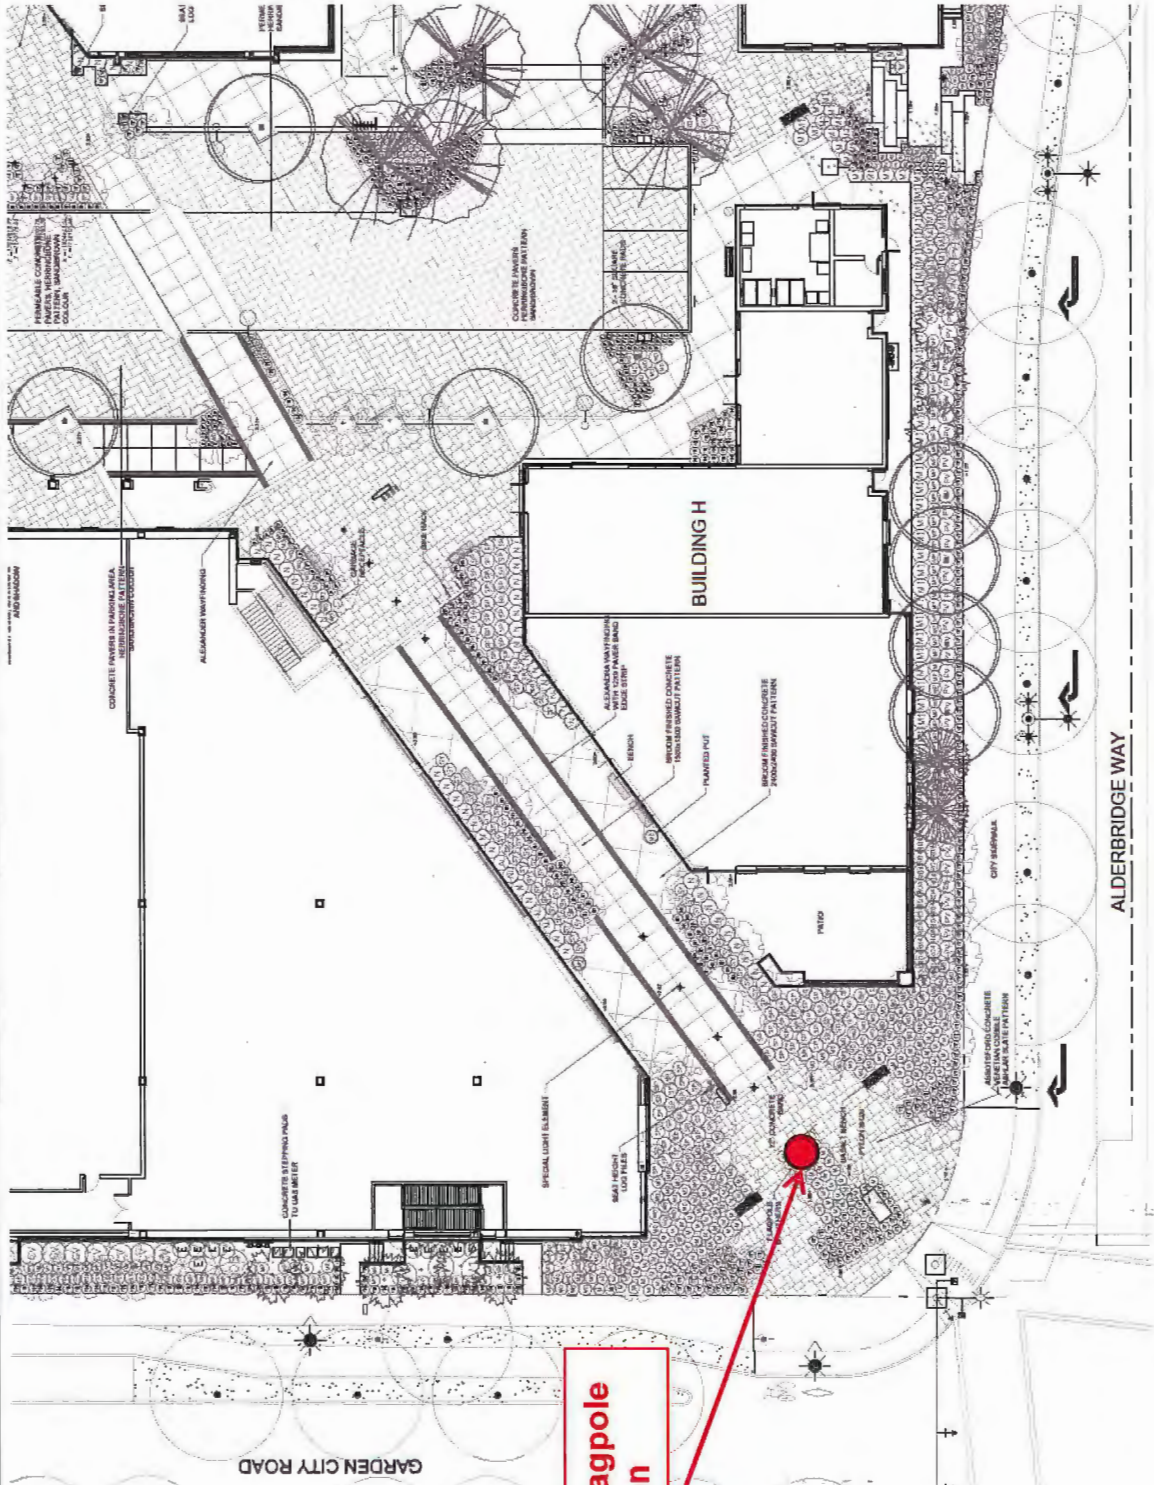

Location Map

SMARTREIT

CENTRAL AT GARDEN CITY - RICHMOND, BC

Alexandra Neighbourhood Land Use Map

Alexandra Neighbourhood Land Use Map
Bylaw 9121
2015/06/15

Proposed Flagpole
Location

Note: Exact alignment of new roads subject to detailed functional design.

SMARTREIT

Proposed Flagpole Location

Proposed Flagpole Location

Proposed Flagpole - Perspective

Proposed Flagpole - Elevations

SOUTH ELEVATION - ALONG ALDERBRIDGE WAY
SCALE: 1:150

WEST ELEVATION - ALONG GARDEN CITY ROAD
SCALE: 1:150

SMARTREIT

CENTRAL AT GARDEN CITY - RICHMOND, BC