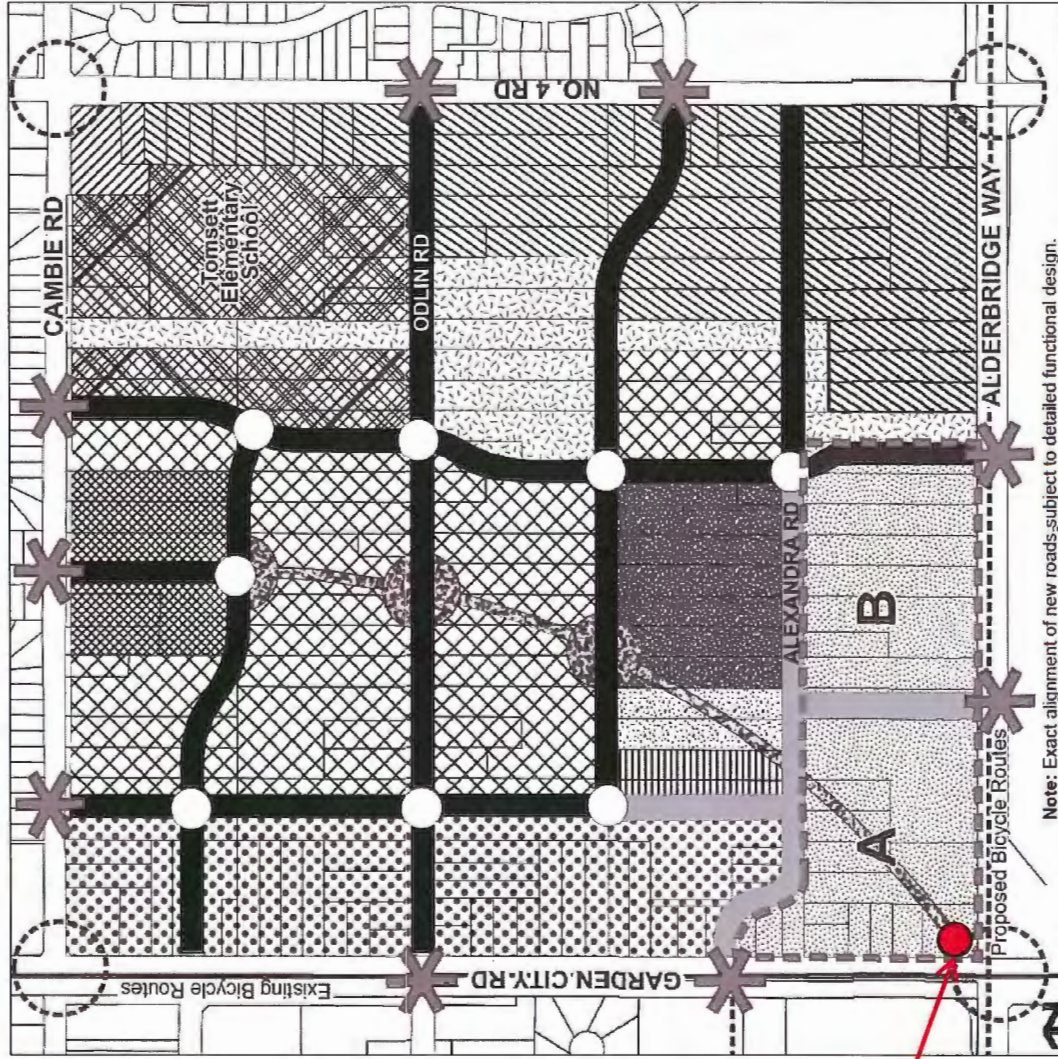

Location Map

SMARTREIT

CENTRAL AT GARDEN CITY - RICHMOND, BC

Alexandra Neighbourhood Land Use Map

Alexandra Neighbourhood Land Use Map
Bylaw 9121
2015/06/15

Proposed Flagpole
Location

Note: Exact alignment of new roads subject to detailed functional design.

SMARTREIT

Proposed Flagpole Location

Proposed Flagpole Location

Proposed Flagpole - Perspective

Proposed Flagpole - Elevations

SOUTH ELEVATION - ALONG ALDERBRIDGE WAY
SCALE: 1:150

WEST ELEVATION - ALONG GARDEN CITY ROAD
SCALE: 1:150

SMARTREIT

CENTRAL AT GARDEN CITY - RICHMOND, BC