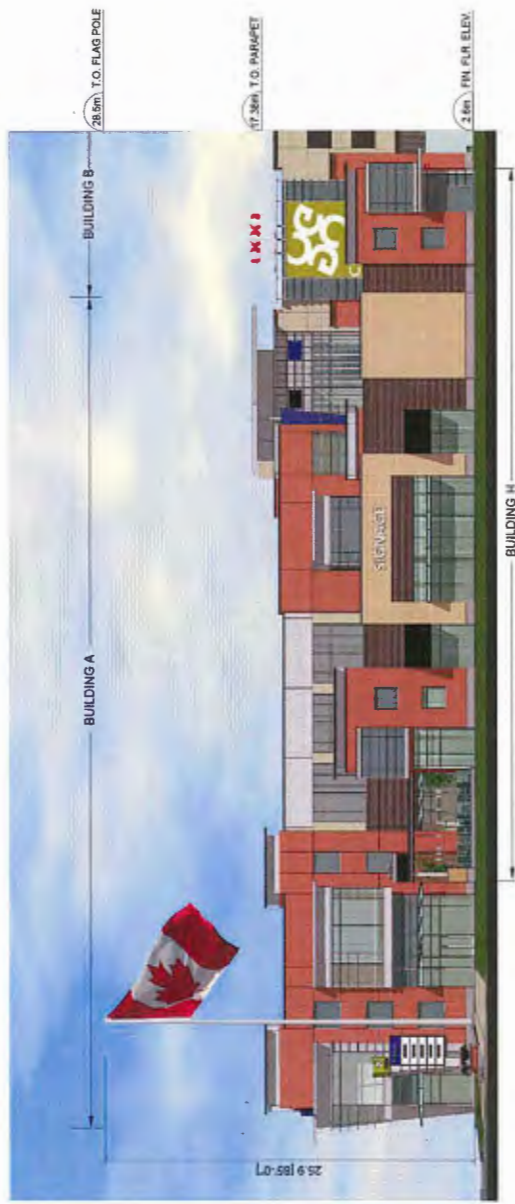

Location Map

SMARTREIT

CENTRAL AT GARDEN CITY - RICHMOND, BC

Alexandra Neighbourhood Land Use Map

Alexandra Neighbourhood Land Use Map
Bylaw 9121
2015/06/15

Proposed Flagpole
Location

Note: Exact alignment of new roads subject to detailed functional design.

SMARTREIT

Proposed Flagpole Location

Proposed Flagpole Location

Proposed Flagpole - Perspective

Proposed Flagpole - Elevations

SOUTH ELEVATION - ALONG ALDERBRIDGE WAY
SCALE: 1:150

WEST ELEVATION - ALONG GARDEN CITY ROAD
SCALE: 1:150

SMARTREIT

CENTRAL AT GARDEN CITY - RICHMOND, BC