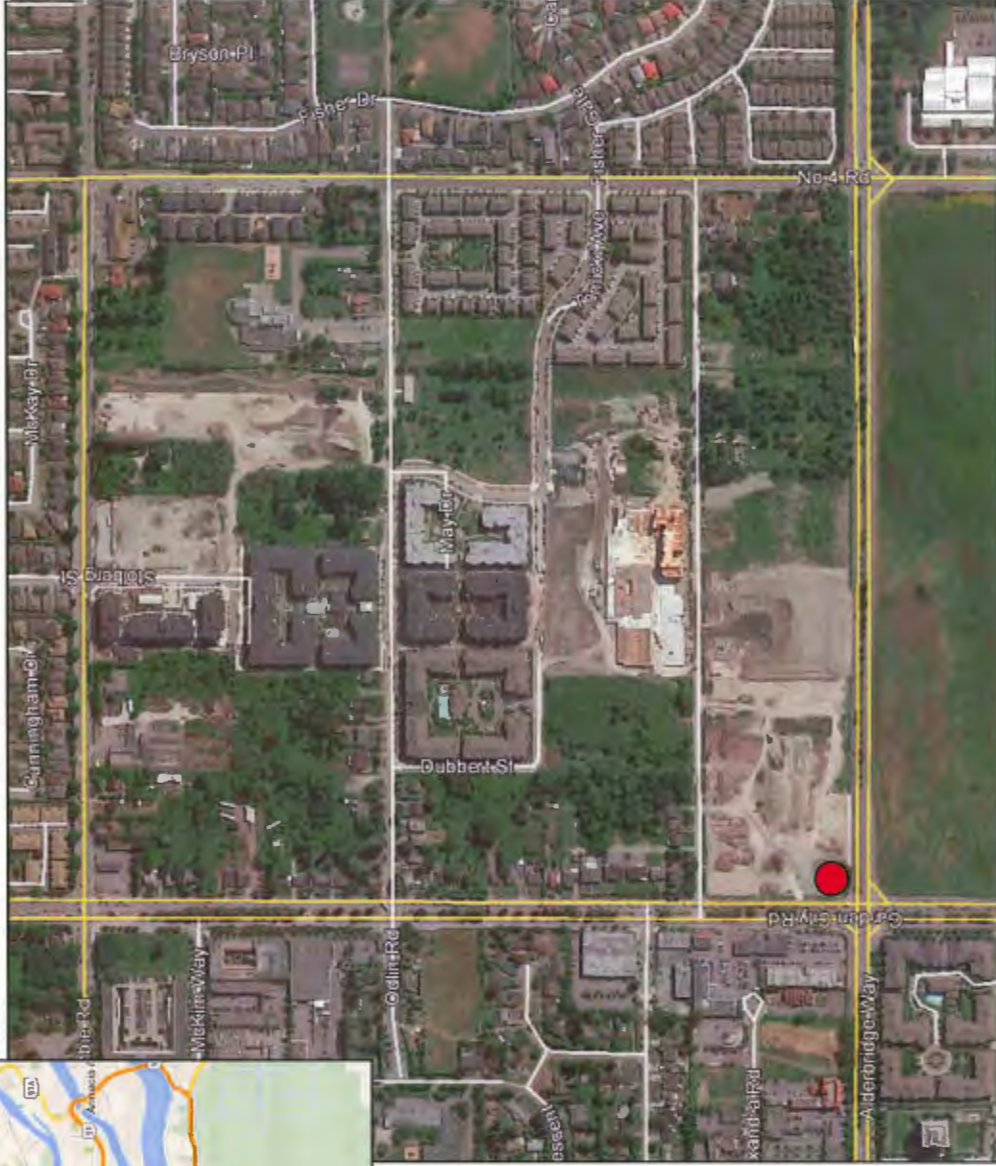

Location Map

SMARTREIT

CENTRAL AT GARDEN CITY - RICHMOND, BC

Alexandra Neighbourhood Land Use Map

Alexandra Neighbourhood Land Use Map
Bylaw 9121
2015/06/15

Proposed Flagpole
Location

Note: Exact alignment of new roads subject to detailed functional design.

SMARTREIT

Proposed Flagpole Location

Proposed Flagpole Location

Proposed Flagpole - Perspective

Proposed Flagpole - Elevations

SOUTH ELEVATION - ALONG ALDERBRIDGE WAY
SCALE: 1:150

WEST ELEVATION - ALONG GARDEN CITY ROAD
SCALE: 1:150

SMARTREIT

CENTRAL AT GARDEN CITY - RICHMOND, BC