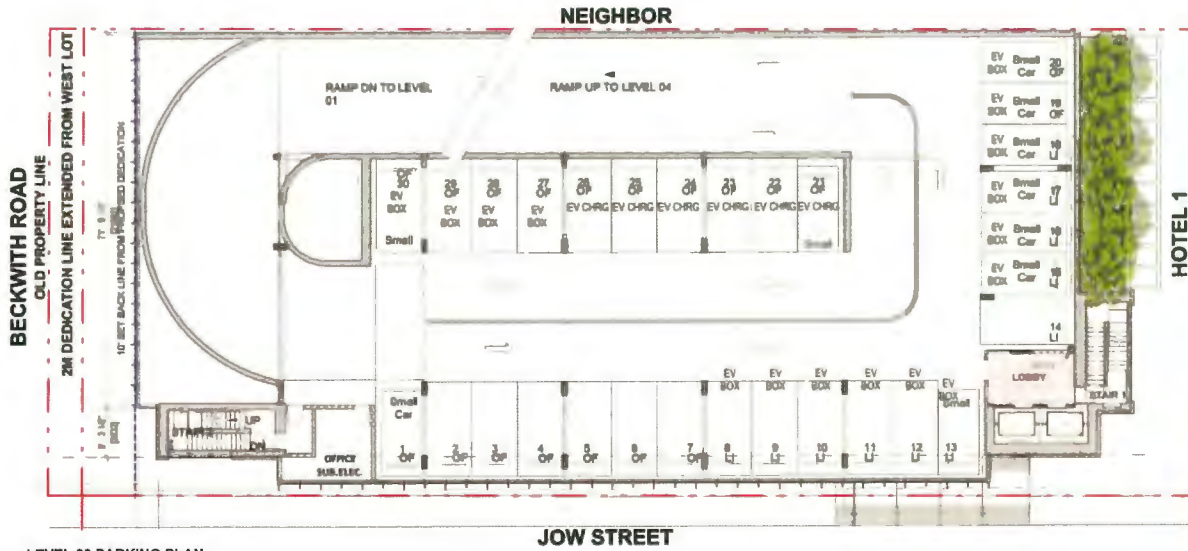

OVERALL AERIAL CONTEXT VIEW

OVERALL CONTEXT PLAN

LEVEL 03 PARKING PLAN
1"= 16'-0"

LEVEL 04 PARKING PLAN
1"= 16'-0"

AERIAL FROM SOUTH-WEST

LEVEL 05 PARKING PLAN 1"=16'-0"

HOTEL 1

LEVEL 06 PARKING PLAN 1"=16'-0"

HOTEL 1

LEVEL 08 PARKING PLAN 1"=16'-0"

AERIAL FROM NORTH-EAST

North Elevation

West Elevation

South Elevation

East Elevation

MATERIAL LIST