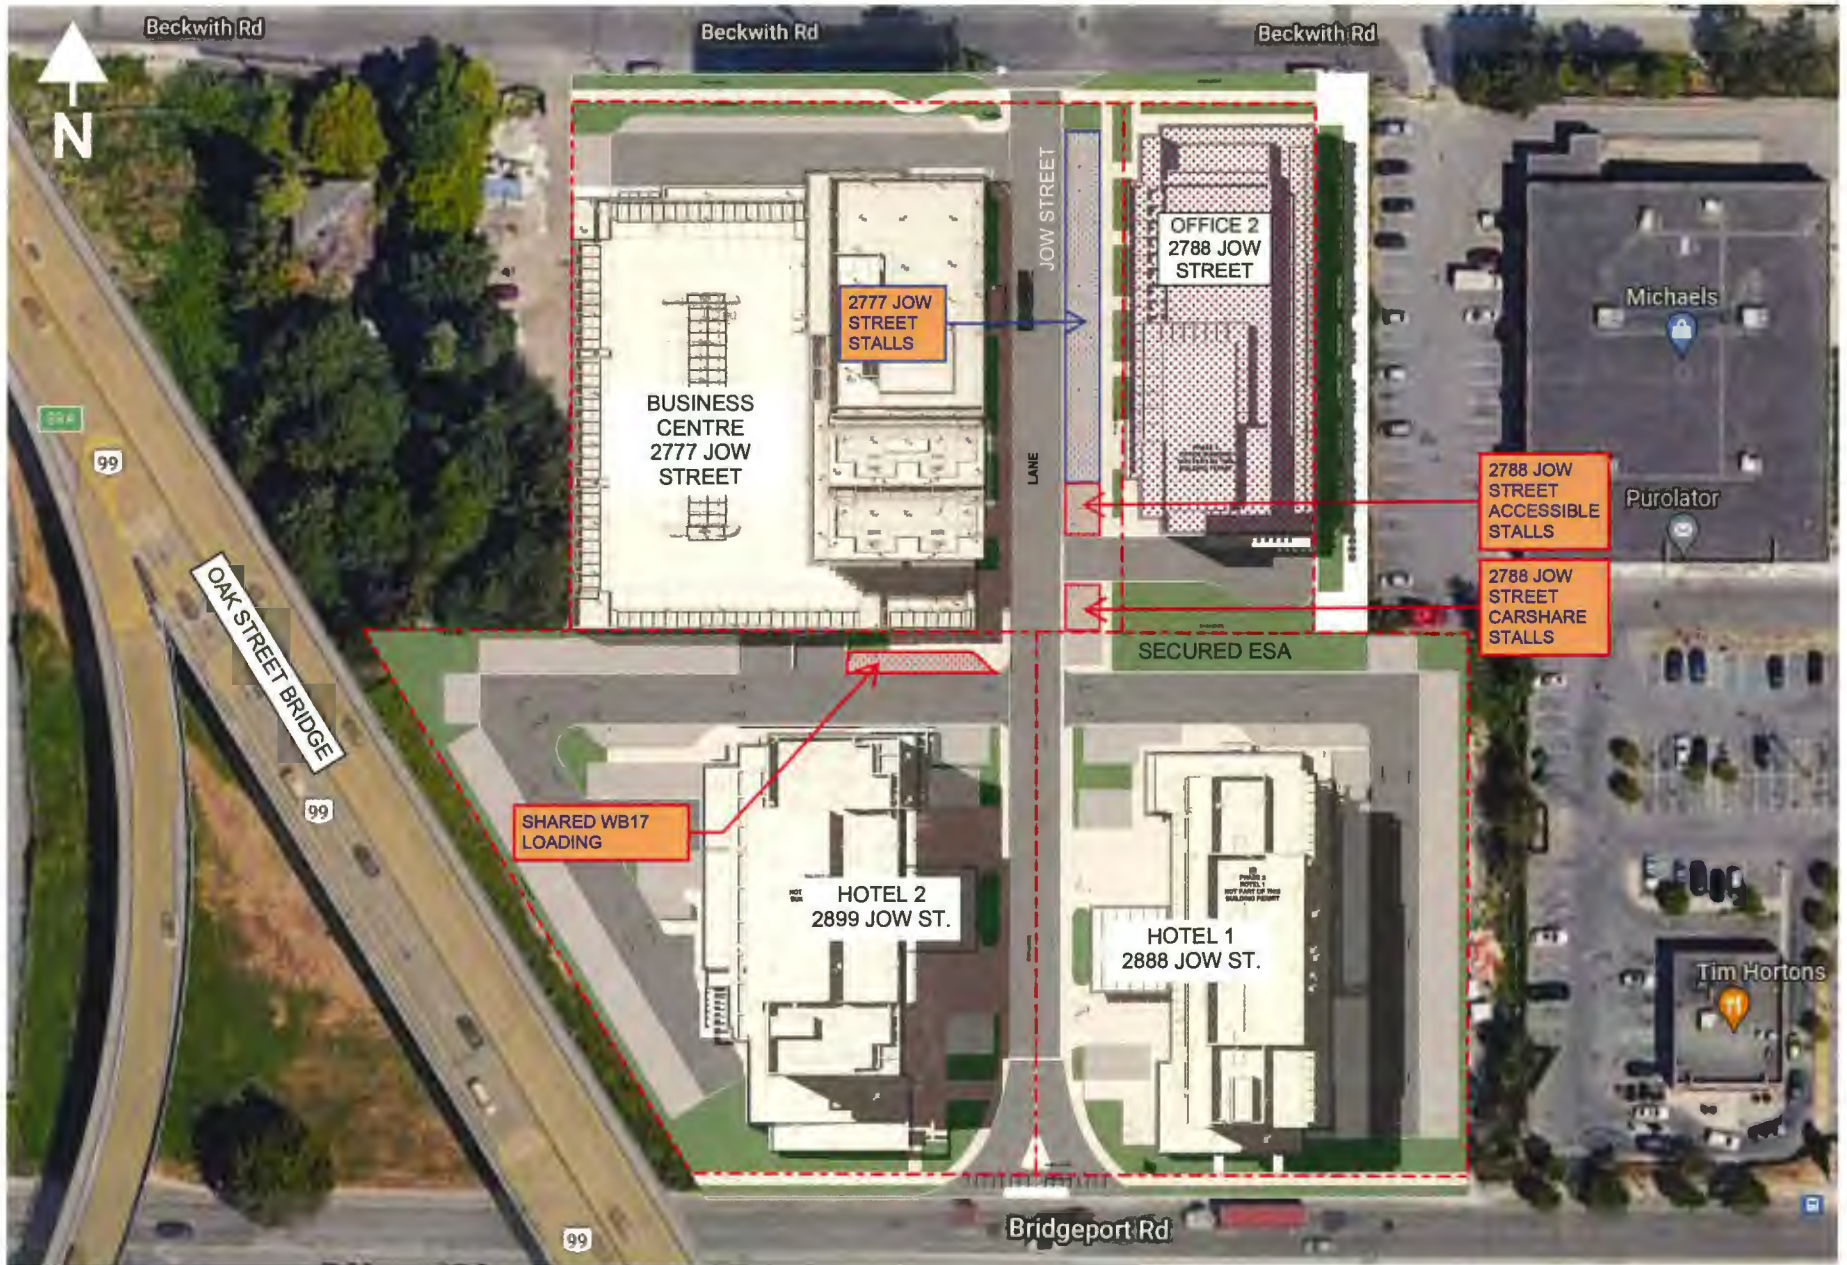

OVERALL AERIAL CONTEXT VIEW

OVERALL CONTEXT PLAN

LEVEL 03 PARKING PLAN
1"= 16'-0"

LEVEL 04 PARKING PLAN
1"= 16'-0"

AERIAL FROM SOUTH-WEST

LEVEL 05 PARKING PLAN 1"=16'-0"

HOTEL 1

LEVEL 06 PARKING PLAN 1"=16'-0"