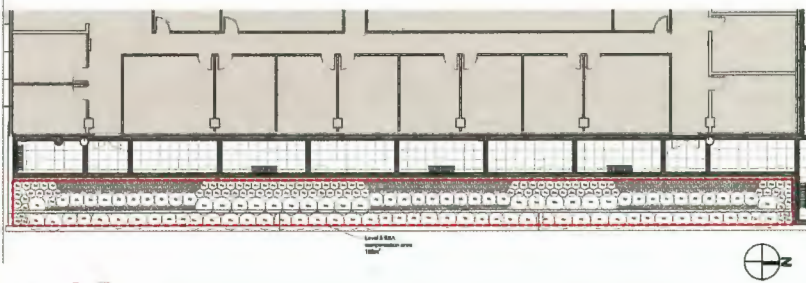

TREE LEGEND

Trees added to ESA for ESA tree removal compensation

ESA TREE SCHEDULE

SYMBOL	QTY	BOTANICAL NAME	COMMON NAME	SIZE	SPACING
Starburst	30	Amorpha canescens	Red Buckwheat	8.5L - 10m tall	Per Plan
Umbrella	30	Amorpha canescens	Red Buckwheat	8.5L - 10m tall	Per Plan
Round	11	Prunella virginiana	Black Cherry	8.5L - 10m tall	Per Plan
TOTAL	71				

UPPER LEVEL ESA - TREES

Level 5

TREE LEGEND - LEVEL 5

TREE SCHEDULE - LEVEL 5

SYMBOL	QTY	BOTANICAL NAME	COMMON NAME	SIZE	SPACING
See Legend	7	Acer circinatum	Vine Maple	B&B; 3.0m HL	Per Plan

Level 7

TREE LEGEND - LEVEL 7

TREE SCHEDULE - LEVEL 7

SYMBOL	QTY	BOTANICAL NAME	COMMON NAME	SIZE	SPACING
See Legend	14	Acer circinatum	Vine Maple	B&B; 3.0m HL	Per Plan

UPPER LEVEL ESA - SHRUBS

Level 5

PLANT SCHEDULE				
SHRUBS	QTY	BOTANICAL NAME / COMMON NAME	CONT	SPACING
Ab	45	Abies balsamea 'Nana' / Dwarf Balsam Fir	#2 Pot	1m
Au	94	Arctostaphylos uva-ursi / Kinnikinnick	#2 Pot	0,60m
D	144	Deschampsia cespitosa / Tufted Hair Grass	#2 Pot	0,30m
Ma	16	Mahonia aquifolium / Oregon Grape	#3	1,20m
Rs	33	Ribes sanguineum / Red Flowering Currant	#3	1,20m
S	198	Sedum spathulifolium 'Camea' / Broadleaf Stonecrop	#1	0,30m

Level 6

PLANT SCHEDULE				
SHRUBS	QTY	BOTANICAL / COMMON NAME	CONT	SPACING
Ab	17	Abies balsamea 'Nana' / Dwarf Balsam Fir	#2 Pot	1m

Level 7

PLANT SCHEDULE				
SHRUBS	QTY	BOTANICAL NAME / COMMON NAME	CONT	SPACING
Ab	30	Abies balsamea 'Nana' / Dwarf Balsam Fir	#2 Pot	1m
Au	118	Arctostaphylos uva-ursi / Kinnikinnick	#2 Pot	0,60m
D	76	Deschampsia cespitosa / Tufted Hair Grass	#2 Pot	0,30m
F	48	Festuca glauca 'Elijah Blue' / Blue Fescue	#1	0,30m
Ma	51	Mahonia aquifolium / Oregon Grape	#3	1,20m
Rs	56	Ribes sanguineum / Red Flowering Currant	#3	1,20m
S	181	Sedum spathulifolium 'Camea' / Broadleaf Stonecrop	#1	0,30m
Sa	25	Symphoricarpos albus / Common White Snowberry	#3	1,20m