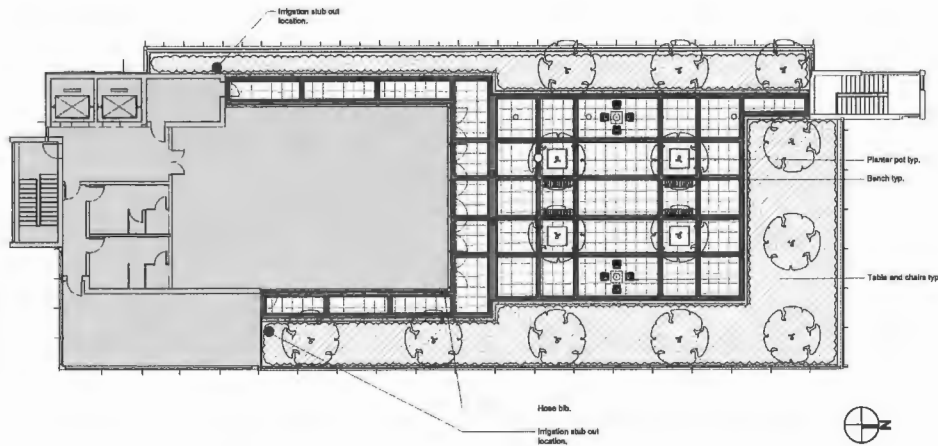

UPPER LEVEL ESA - TREES

Level 5

TREE LEGEND - LEVEL 5

TREE SCHEDULE - LEVEL 5

SYMBOL	QTY	BOTANICAL NAME	COMMON NAME	SIZE	SPACING
See Legend	7	Acer circinatum	Vine Maple	B&B; 3.0m HL	Per Plan

Level 7

TREE LEGEND - LEVEL 7

TREE SCHEDULE - LEVEL 7

SYMBOL	QTY	BOTANICAL NAME	COMMON NAME	SIZE	SPACING
See Legend	14	Acer circinatum	Vine Maple	B&B; 3.0m HL	Per Plan

UPPER LEVEL ESA - SHRUBS

Level 5

PLANT SCHEDULE				
SHRUBS	QTY	BOTANICAL NAME / COMMON NAME	CONT	SPACING
Ab	45	Abies balsamea 'Nana' / Dwarf Balsam Fir	#2 Pot	1m
Au	94	Arctostaphylos uva-ursi / Kinnikinnick	#2 Pot	0,60m
D	144	Deschampsia cespitosa / Tufted Hair Grass	#2 Pot	0,30m
Ma	16	Mahonia aquifolium / Oregon Grape	#3	1,20m
Rs	33	Ribes sanguineum / Red Flowering Currant	#3	1,20m
S	198	Sedum spathulifolium 'Camea' / Broadleaf Stonecrop	#1	0,30m