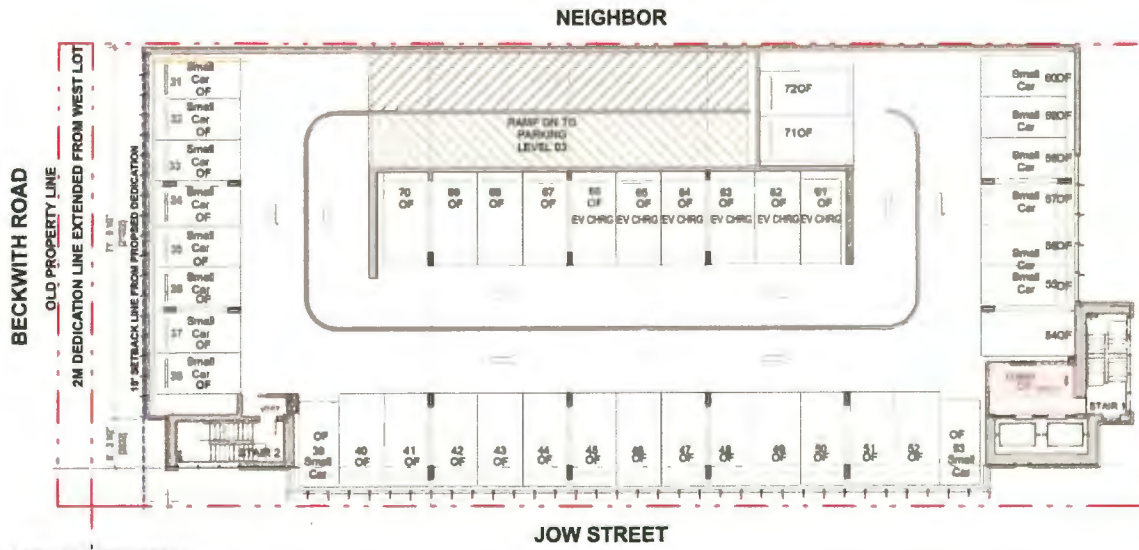

OVERALL AERIAL CONTEXT VIEW

OVERALL CONTEXT PLAN

LEVEL 03 PARKING PLAN
1"= 16'-0"

LEVEL 04 PARKING PLAN
1"= 16'-0"

AERIAL FROM SOUTH-WEST

LEVEL 05 PARKING PLAN 1"=16'-0"

HOTEL 1

LEVEL 06 PARKING PLAN 1"=16'-0"

HOTEL 1

LEVEL 08 PARKING PLAN 1"=16'-0"

AERIAL FROM NORTH-EAST

North Elevation

West Elevation

South Elevation

East Elevation

MATERIAL LIST