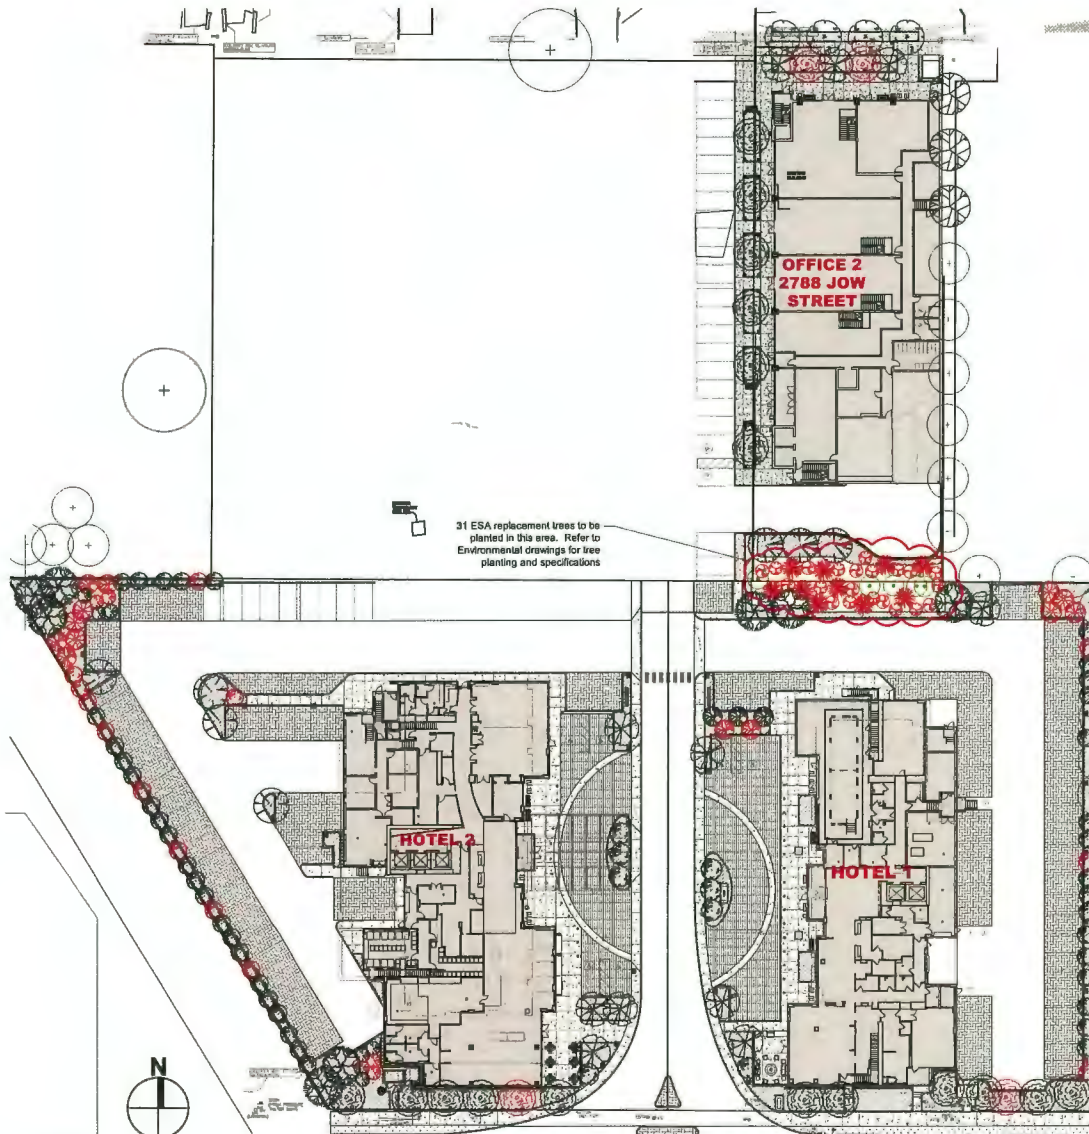

SITE PLAN - 9520 Beckwith Road (2788 Jow St)- Office 2

HOTEL 1

TREE LEGEND

Trees planting provided on existing DP for hotel 1

TREE LEGEND

Trees added to hotel 1 for ESA tree removal compensation

HOTEL 2

TREE LEGEND

Trees planting provided on existing DP for hotel 2

TREE LEGEND

Trees added to hotel 2 for ESA tree removal compensation

9520 BECKWITH

TREE LEGEND

Trees planting provided on existing DP for 9520 Beckwith Road

TREE LEGEND

Trees added to 9520 Beckwith Road for ESA tree removal compensation

9520 ADDITIONAL TREE SCHEDULE

SYMBOL	QTY	BOTANICAL NAME	COMMON NAME	SIZE	SPACING	COMMENTS
Starburst	2	Amorpha canescens	Red Buckwheat	8.5L - 10m tall	Per Plan	
TOTAL	2					

TREE LEGEND

Trees added to ESA for ESA tree removal compensation