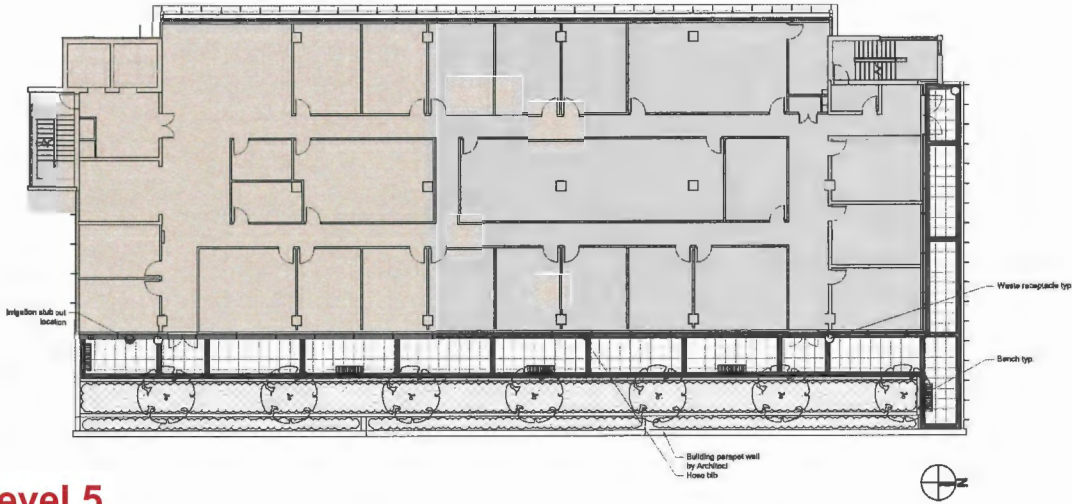

TREE LEGEND

Trees added to 9520 Beckwith Road for ESA tree removal compensation

9520 ADDITIONAL TREE SCHEDULE

SYMBOL	QTY	BOTANICAL NAME	COMMON NAME	SIZE	SPACING	COMMENTS
Starburst	2	Amorpha canescens	Red Buckwheat	8.5L - 10m tall	Per Plan	
TOTAL	2					

UPPER LEVEL ESA - TREES

Level 5

TREE LEGEND - LEVEL 5

TREE SCHEDULE - LEVEL 5

SYMBOL	QTY	BOTANICAL NAME	COMMON NAME	SIZE	SPACING
See Legend	7	Acer circinatum	Vine Maple	B&B; 3.0m HL	Per Plan

Level 7

TREE LEGEND - LEVEL 7