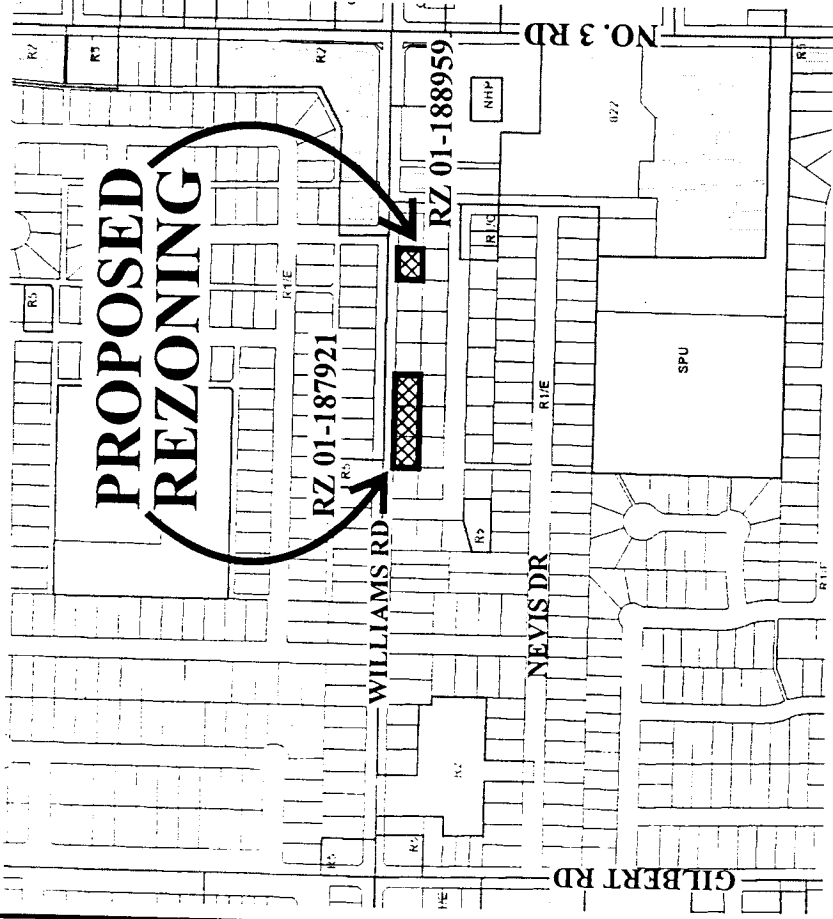

City of Richmond

692