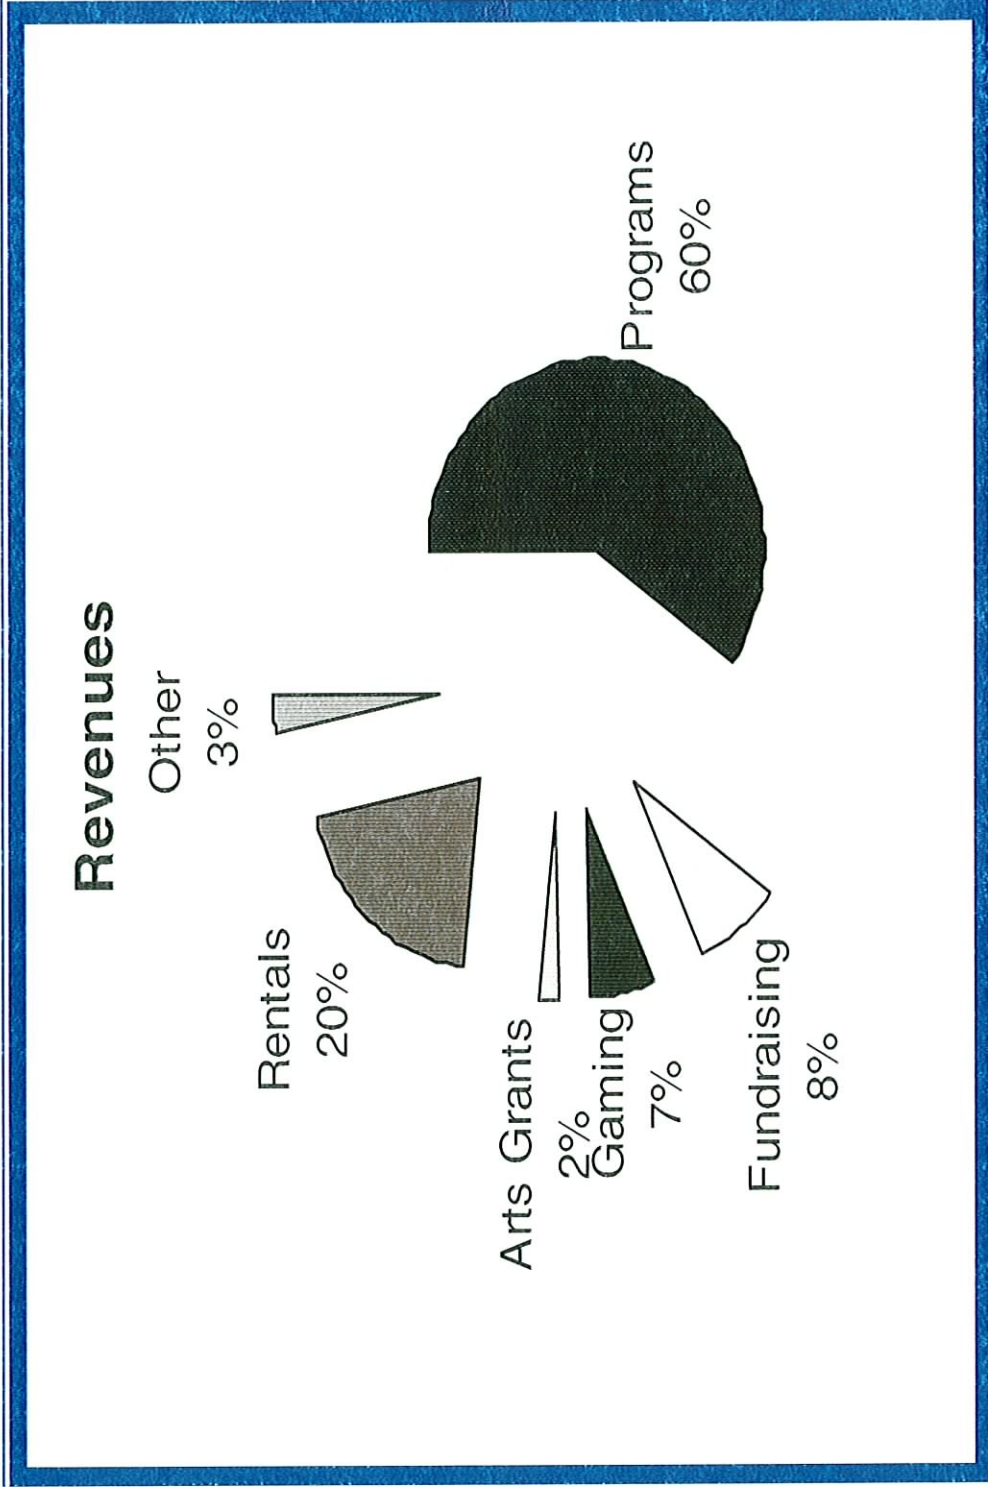

Home To Canadian Theatre