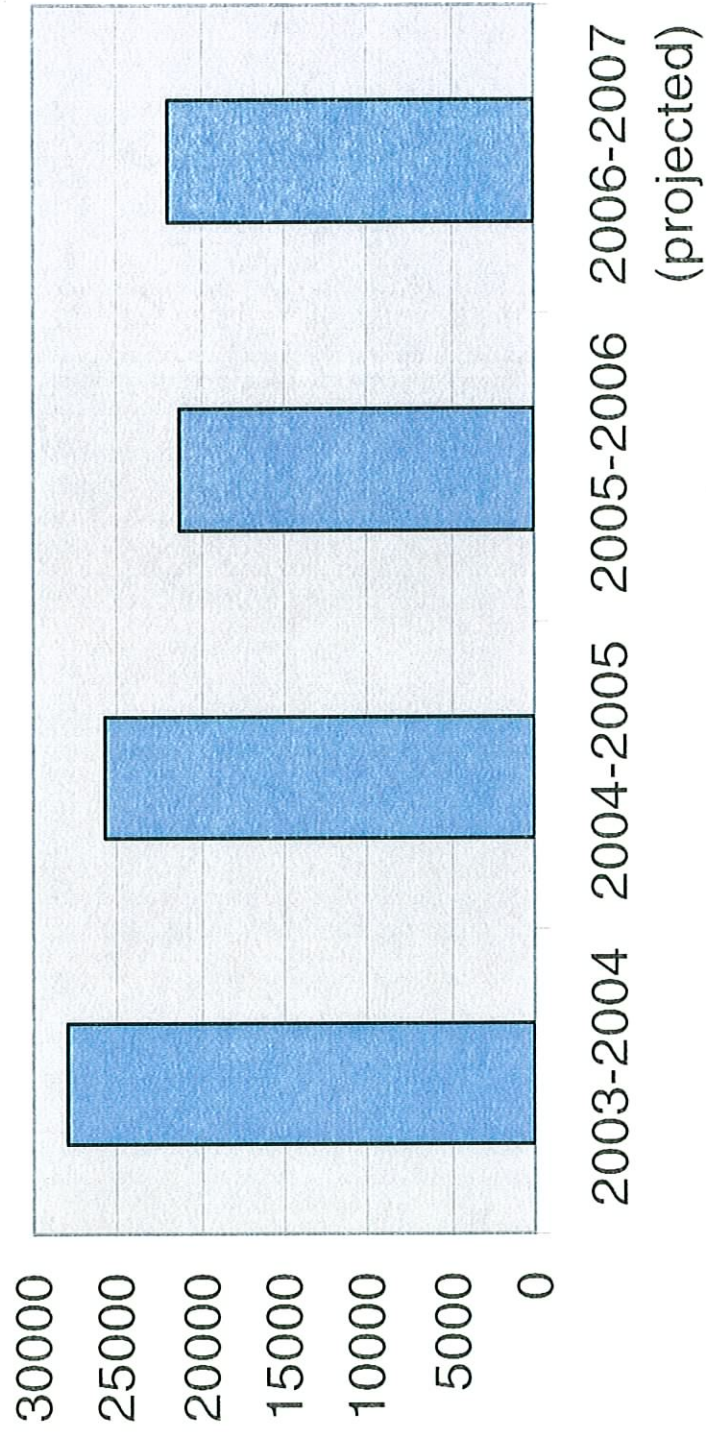

Rice Rockets/Yacht People
Cultural Satire
May 4 - 13, 2006

Home To Canadian Theatre

Total Attendance

Main Stage and New Play Series

Total Attendance

Home To Canadian Theatre

The Gateway Academy

- ✓ Acting, musical theatre, and technical training for ages 8 – 18
- ✓ Professional actors, directors & choreographers instruct our classes